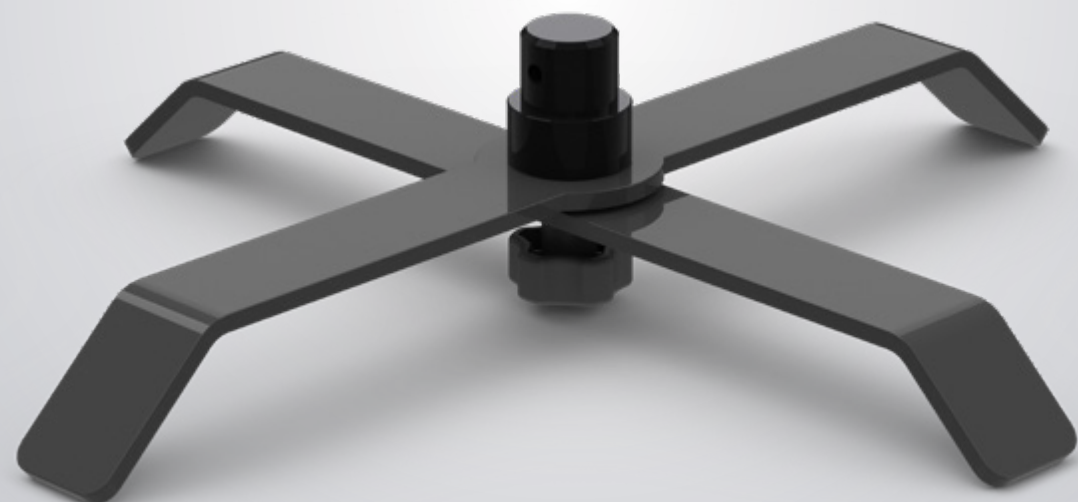

AVAILABLE COLOURS

DIMENSIONS

XSTAND

XSTAND quick set up for the XLITE PRO.

The XLite sets the bar for lighting excellence, with a high performance mix-at-source multi-chip LED housed in a precision engineered anodised aluminium housing.

The lighting enthusiasts freestanding pole of choice.

Product Code: XSTAND

Compatible With : XLITE PRO