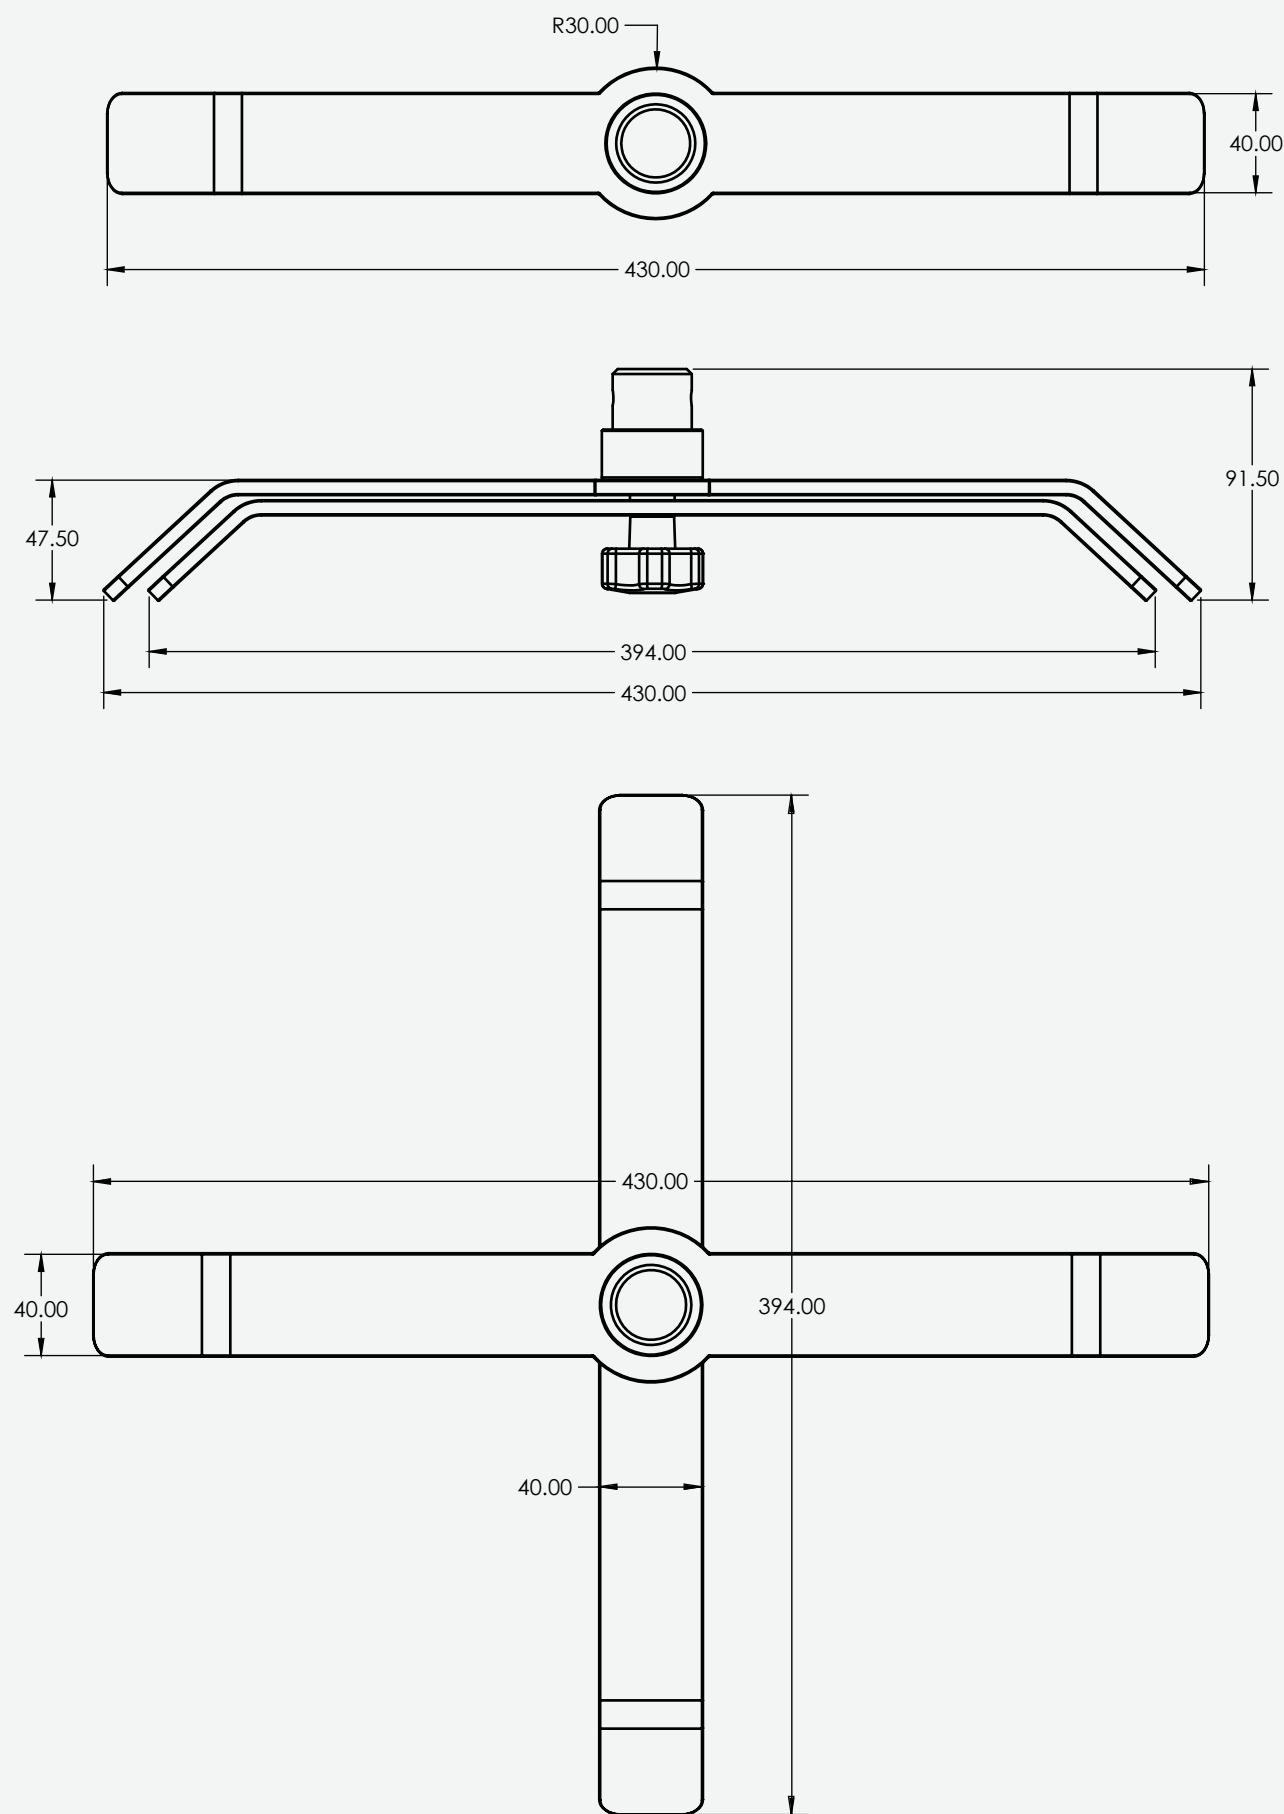

AVAILABLE COLOURS

DIMENSIONS

XSTAND

XSTAND quick set up for the XLITE PRO.

The XLite sets the bar for lighting excellence, with a high performance mix-at-source multi-chip LED housed in a precision engineered anodised aluminium housing.

The lighting enthusiasts freestanding pole of choice.

Product Code: XSTAND

Compatible With : XLITE PRO