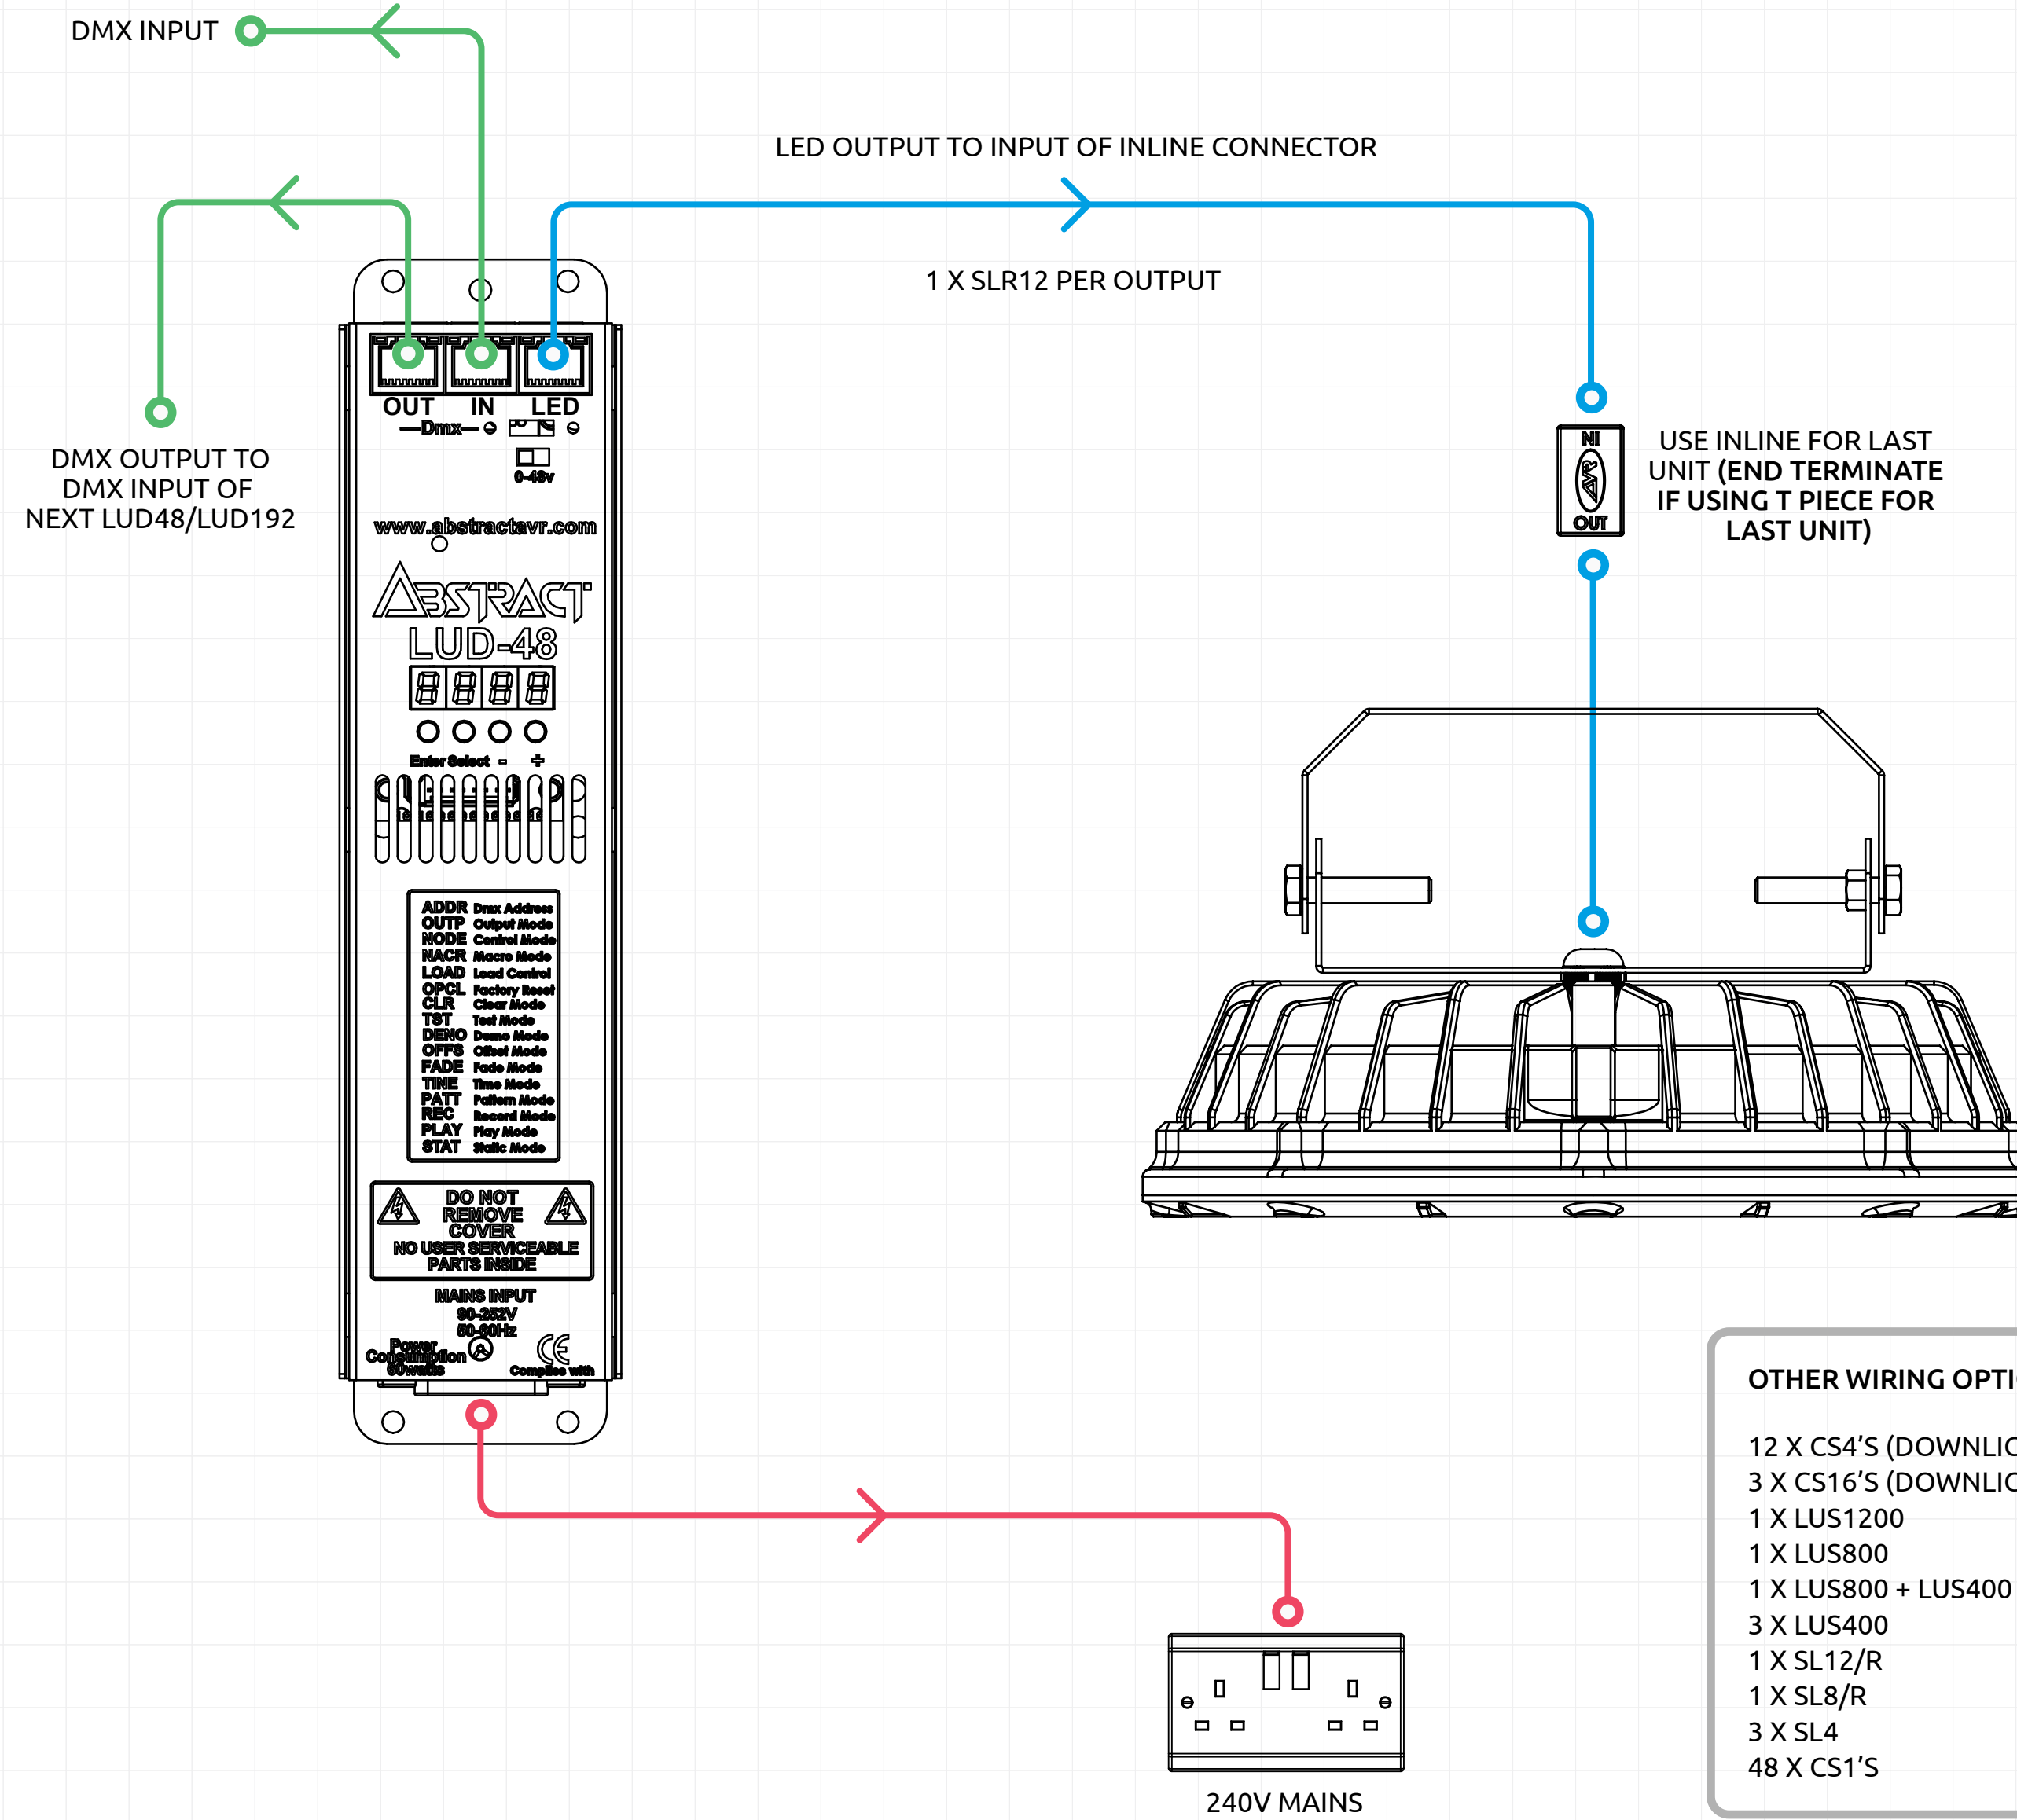

Example Schematic
SKY LINE ROUND 12

- OTHER WIRING OPTIONS**
- 12 X CS4'S (DOWNLIGHT/INGROUND)
 - 3 X CS16'S (DOWNLIGHT/INGROUND)
 - 1 X LUS1200
 - 1 X LUS800
 - 1 X LUS800 + LUS400
 - 3 X LUS400
 - 1 X SL12/R
 - 1 X SL8/R
 - 3 X SL4
 - 48 X CS1'S