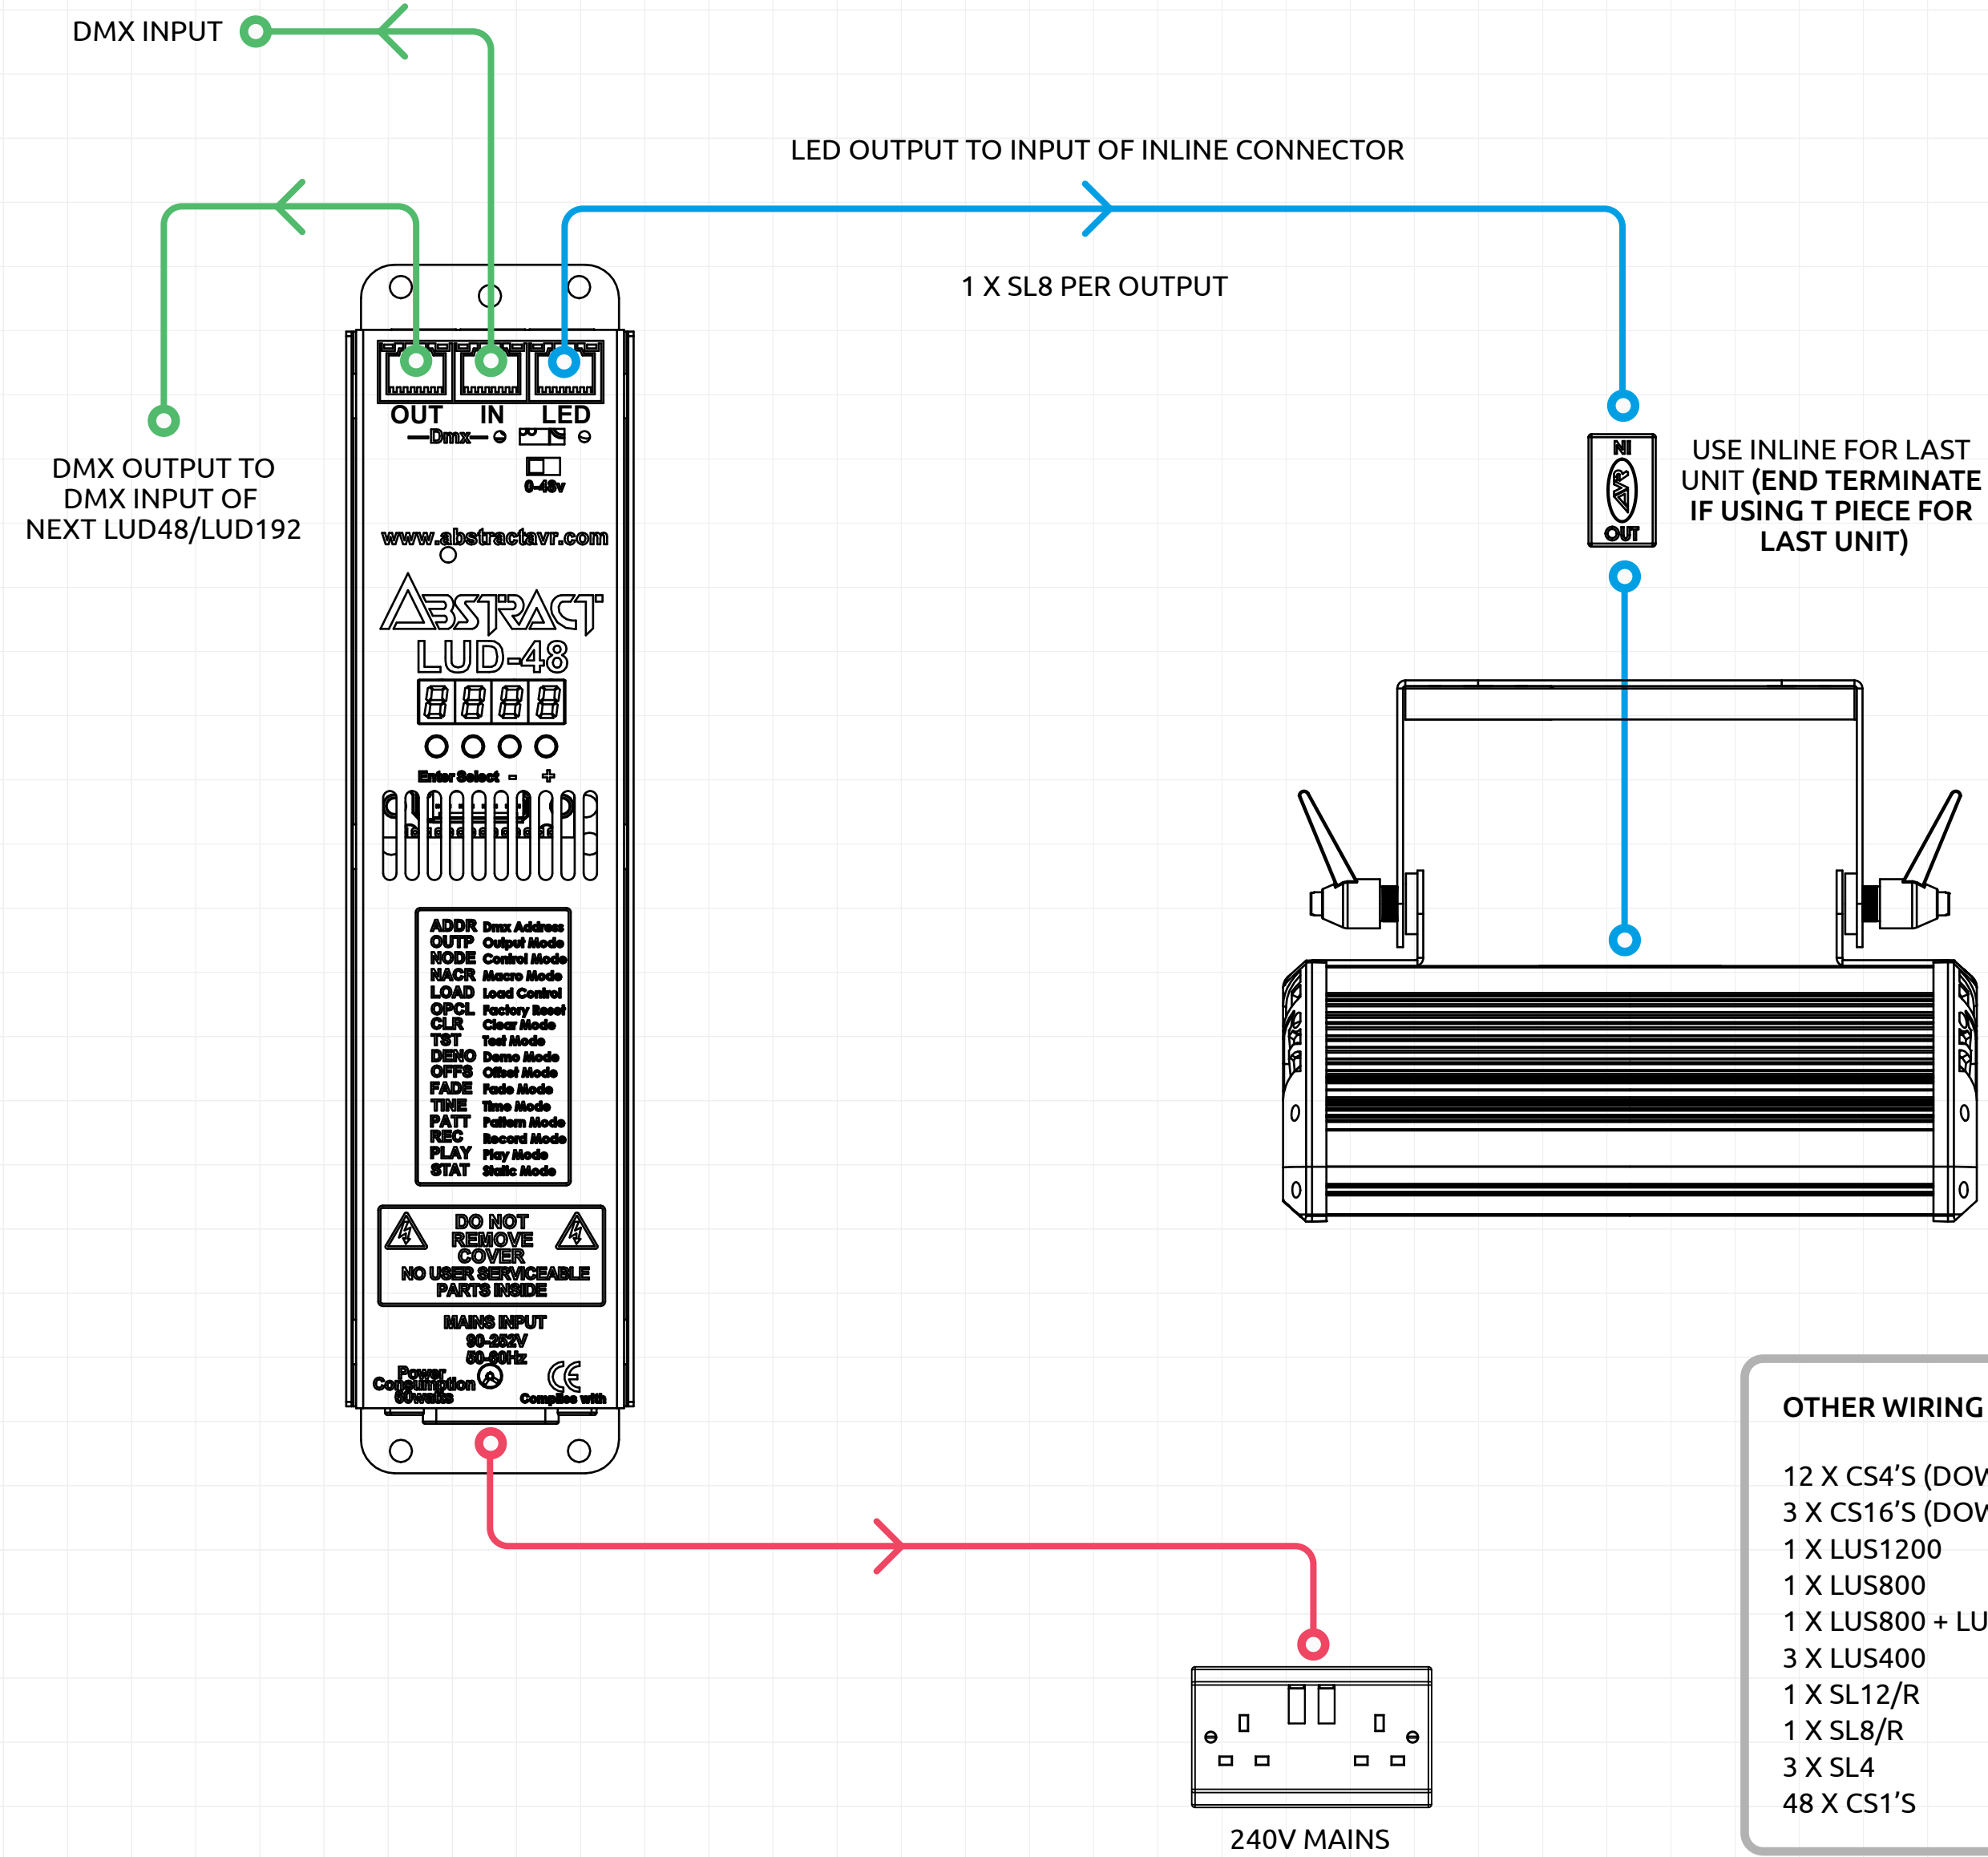

Example Schematic
SKY LINE 8

- OTHER WIRING OPTIONS**
- 12 X CS4'S (DOWNLIGHT/INGROUND)
 - 3 X CS16'S (DOWNLIGHT/INGROUND)
 - 1 X LUS1200
 - 1 X LUS800
 - 1 X LUS800 + LUS400
 - 3 X LUS400
 - 1 X SL12/R
 - 1 X SL8/R
 - 3 X SL4
 - 48 X CS1'S