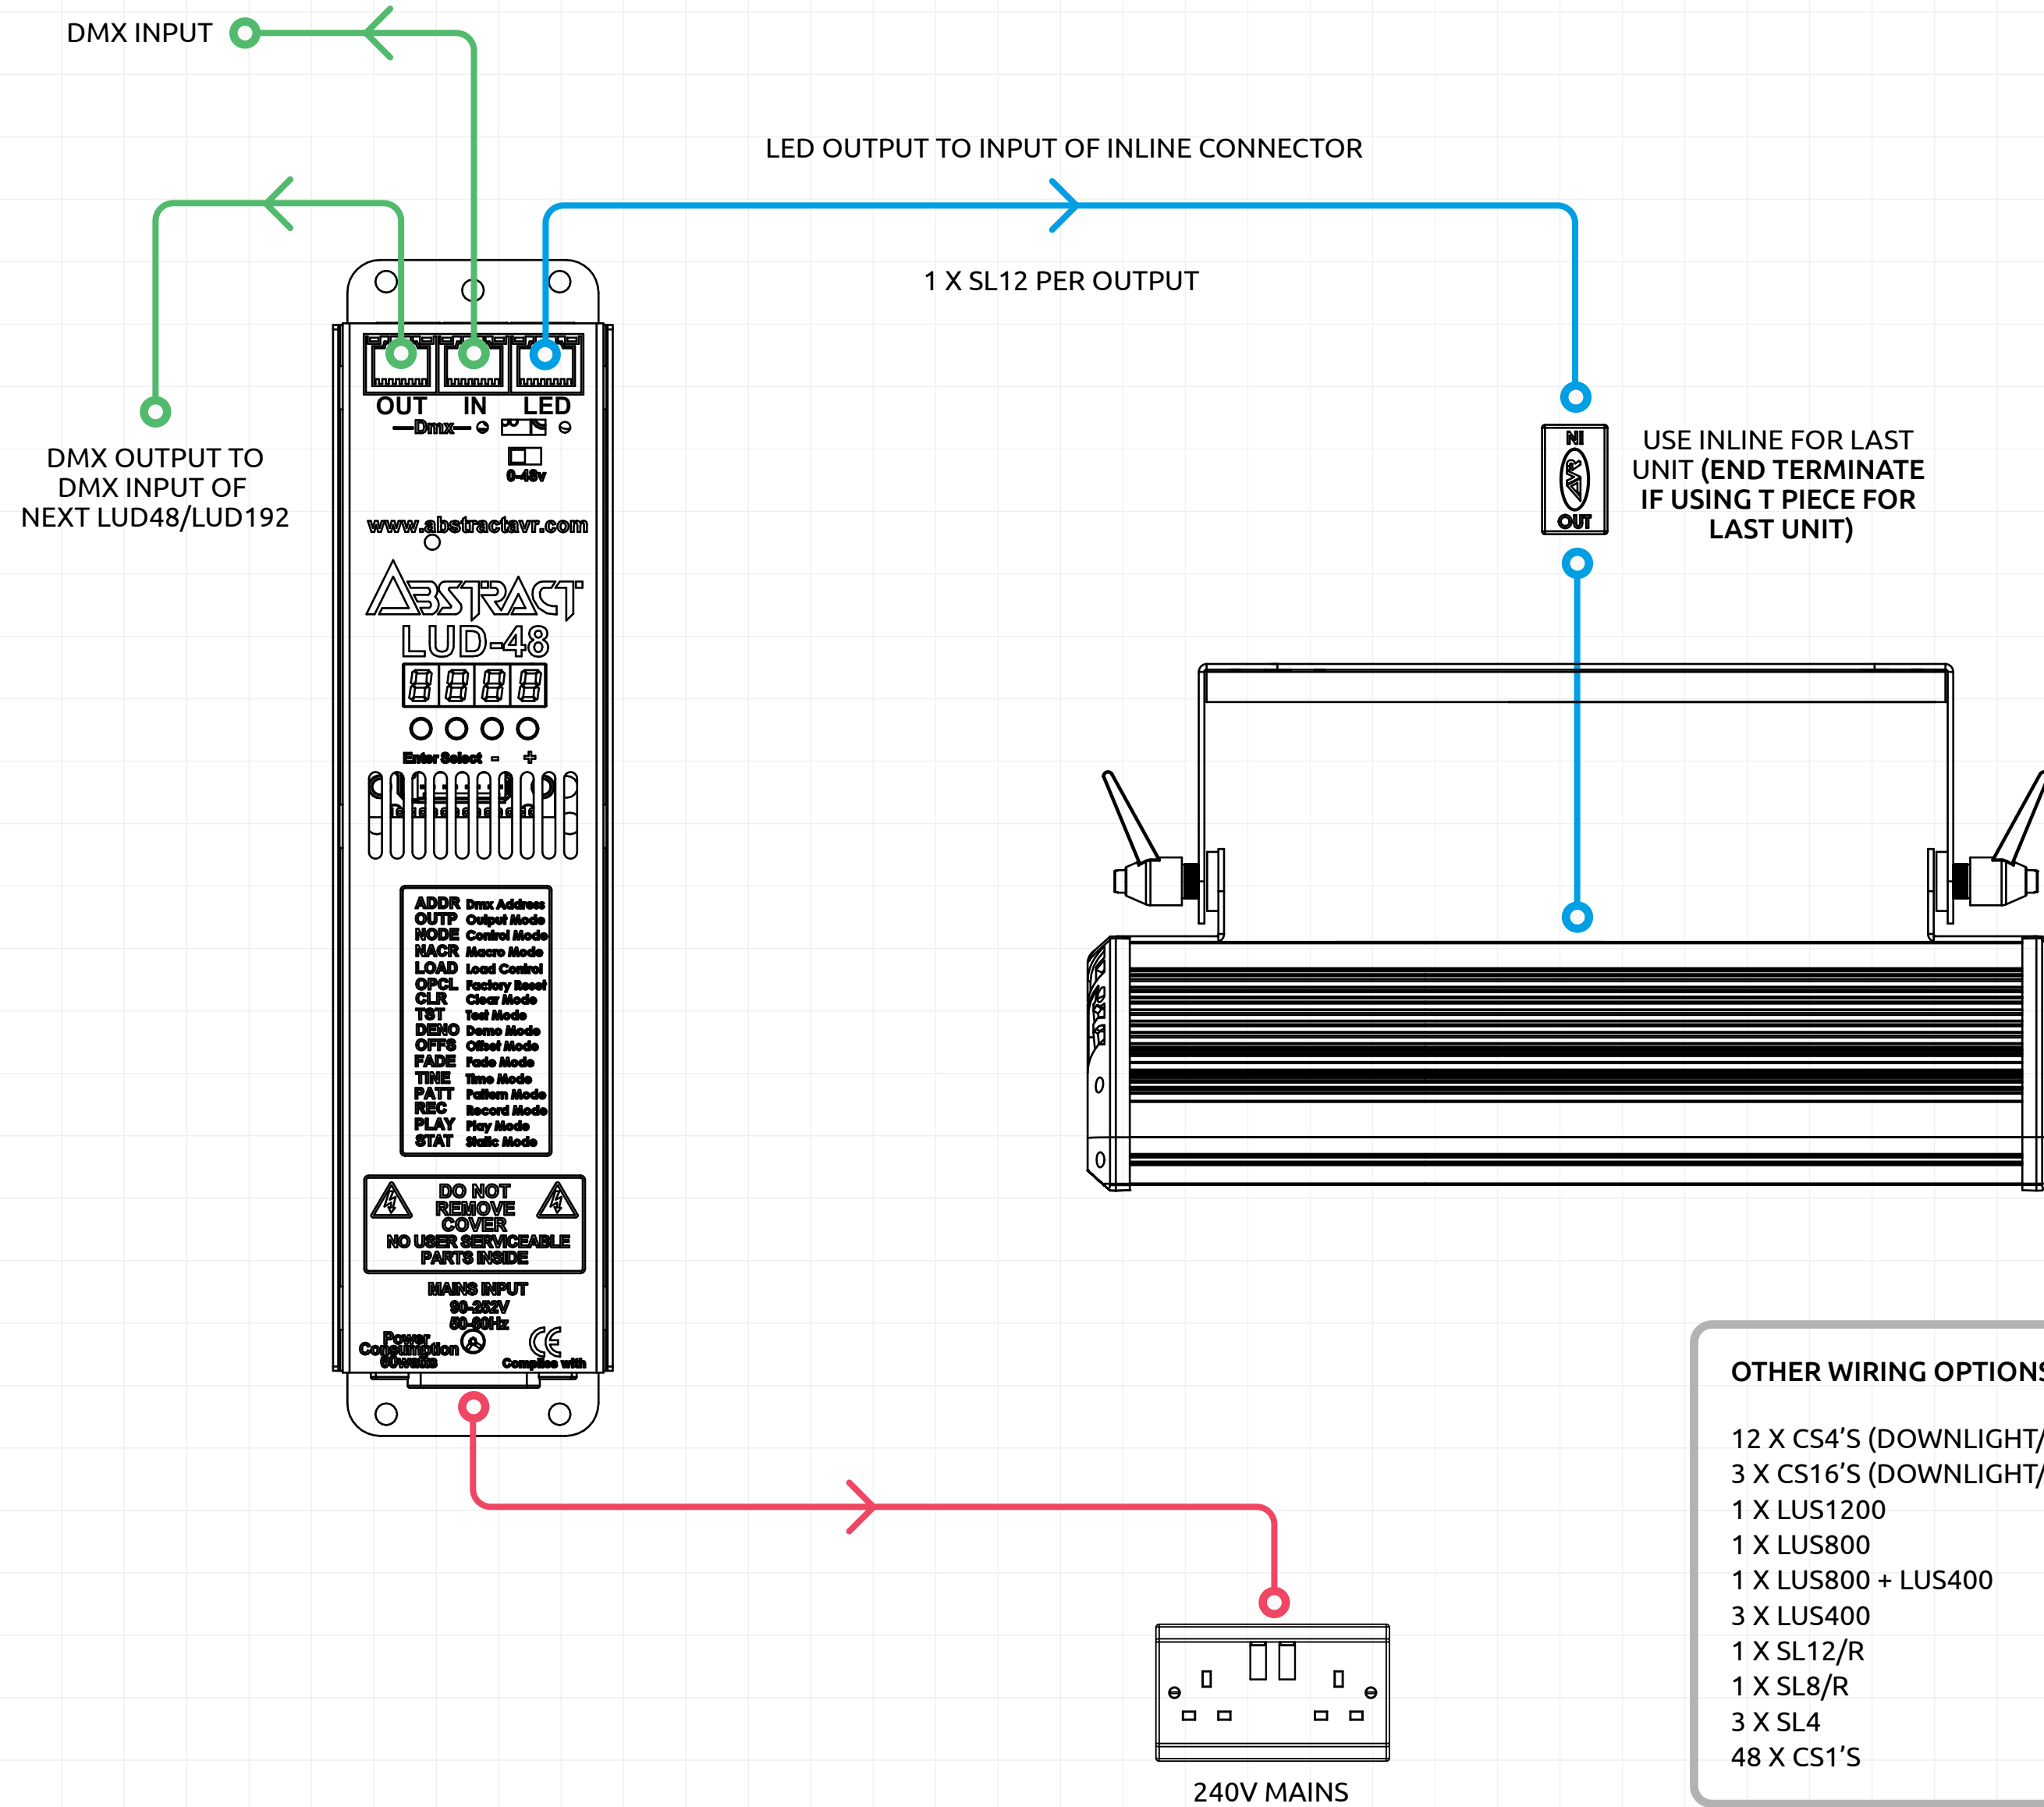

Example Schematic SKY LINE 12

- Mains 3 Core
- CAT5 RJ45 (DMX)
- CAT5 RJ45 (LED)
- WIFI
- N/A
- N/A

OTHER WIRING OPTIONS

- 12 X CS4'S (DOWNLIGHT/INGROUND)
- 3 X CS16'S (DOWNLIGHT/INGROUND)
- 1 X LUS1200
- 1 X LUS800
- 1 X LUS800 + LUS400
- 3 X LUS400
- 1 X SL12/R
- 1 X SL8/R
- 3 X SL4
- 48 X CS1'S