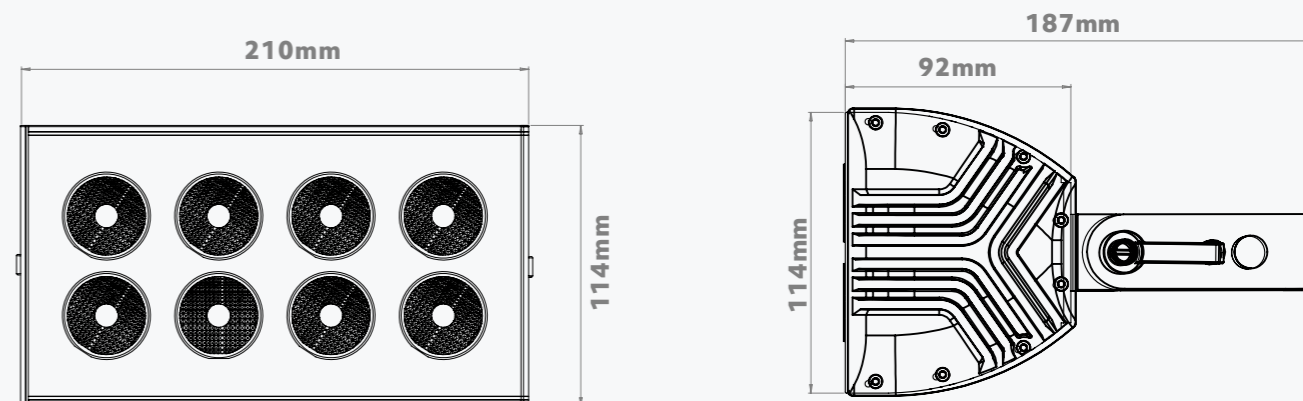

AVAILABLE COLOURS

SKYLINE 8

CC LED WASH LIGHT

Packing a powerful colour mix at source with the latest in multi-chip LED technology.

It is neatly packed into and thermally managed by an IP40 rated aluminium housing, making this fitting suitable for a wide variety of applications.

Compatible With : 350mA DMX Driver

TECHNICAL SPECIFICATIONS

- Channels **4Ch**
- Wattage **38.4W**
- Input Current **350mA**
- Environment **Dry Use Only**
- LED Type **RGBW**
- Housing Options **Grey / White / Black**
- Lens Options **15°/25°/40°**
- LED Connection **RJ45**
- Lumen Output **2240lm [RGBW]**
- Operating Temp Range **-20 to 50 °C**

DIMENSIONS

? ?