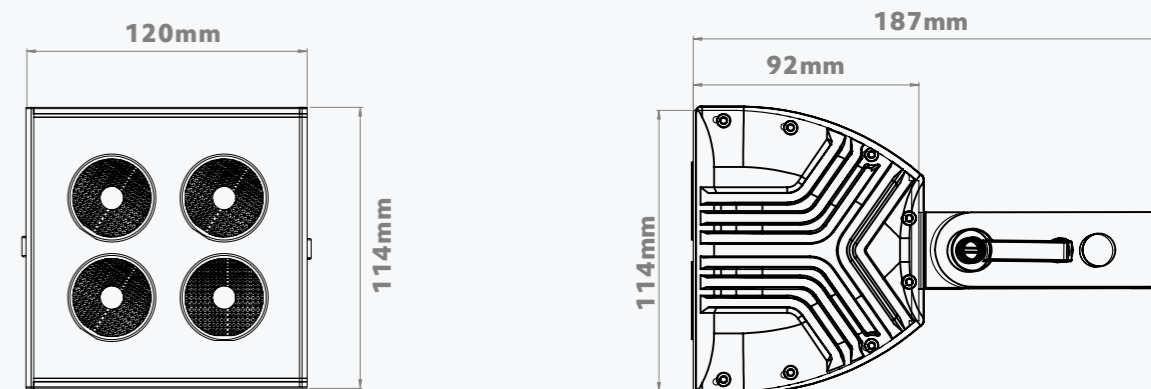

DIMENSIONS