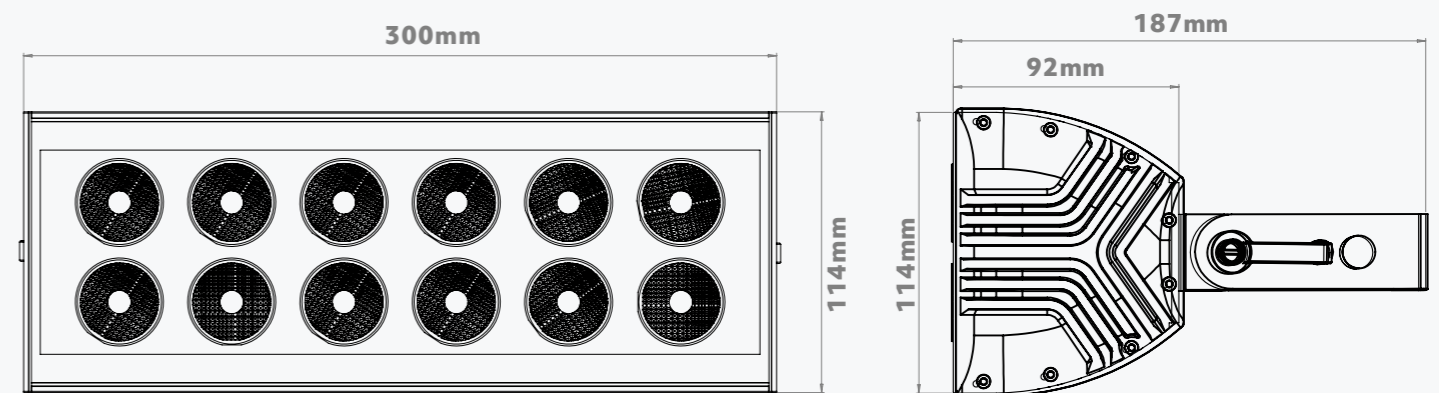

AVAILABLE COLOURS

SKYLINE 12

CC LED WASH LIGHT

Packing a powerful colour mix at source with the latest in multi-chip LED technology.

It is neatly packed into and thermally managed by an IP40rated aluminium housing, making this fitting suitable for a wide variety of applications.

Compatible With : 350mA DMX Driver

TECHNICAL SPECIFICATIONS

- Channels **4Ch**
- Wattage **57.6W**
- Input Current **350mA**
- Environment **Dry Use Only**
- LED Type **RGBW**
- Housing Options **Grey / White / Black**
- Lens Options **15°/25°/40°**
- LED Connection **RJ45**
- Lumen Output **3360lm [RGBW]**
- Operating Temp Range **-20 to 50 °C**

DIMENSIONS

? ?