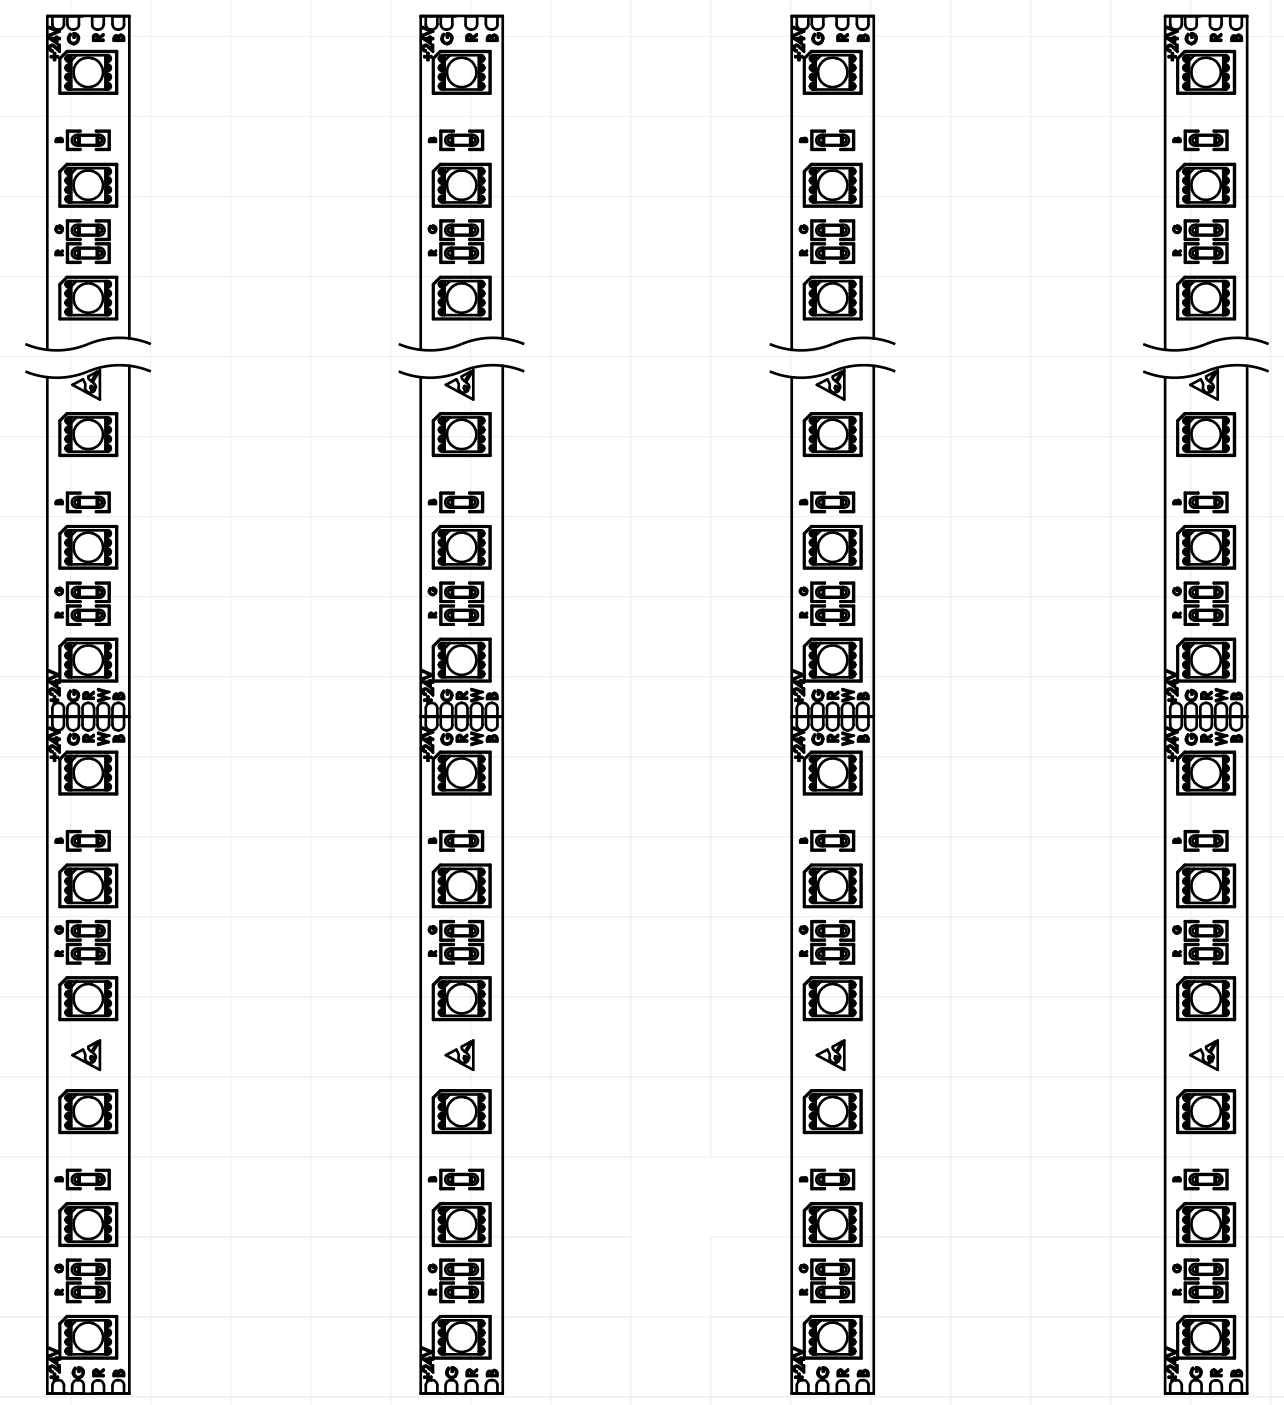

Example Schematic  
**QUAD DRIVE S 320**

LED TAPE OPTIONS	MAX OUTPUT LOAD	MAX DRIVE LOAD
RGBW 19.2W LED TAPE	15M	60M
RGB 14.4W LED TAPE	15M	60M
RGB COB DOTLESS 18W	12M	48M

UPTO 15 METERS RGB 14.4W LED TAPE    UPTO 15 METERS RGB 14.4W LED TAPE    UPTO 15 METERS RGBW 19.2W LED TAPE    UPTO 15 METERS RGBW 19.2W LED TAPE

EXAMPLE RGB LED TAPE 15M    EXAMPLE RGB LED TAPE 15M    EXAMPLE RGBW LED TAPE 15M    EXAMPLE RGBW LED TAPE 15M