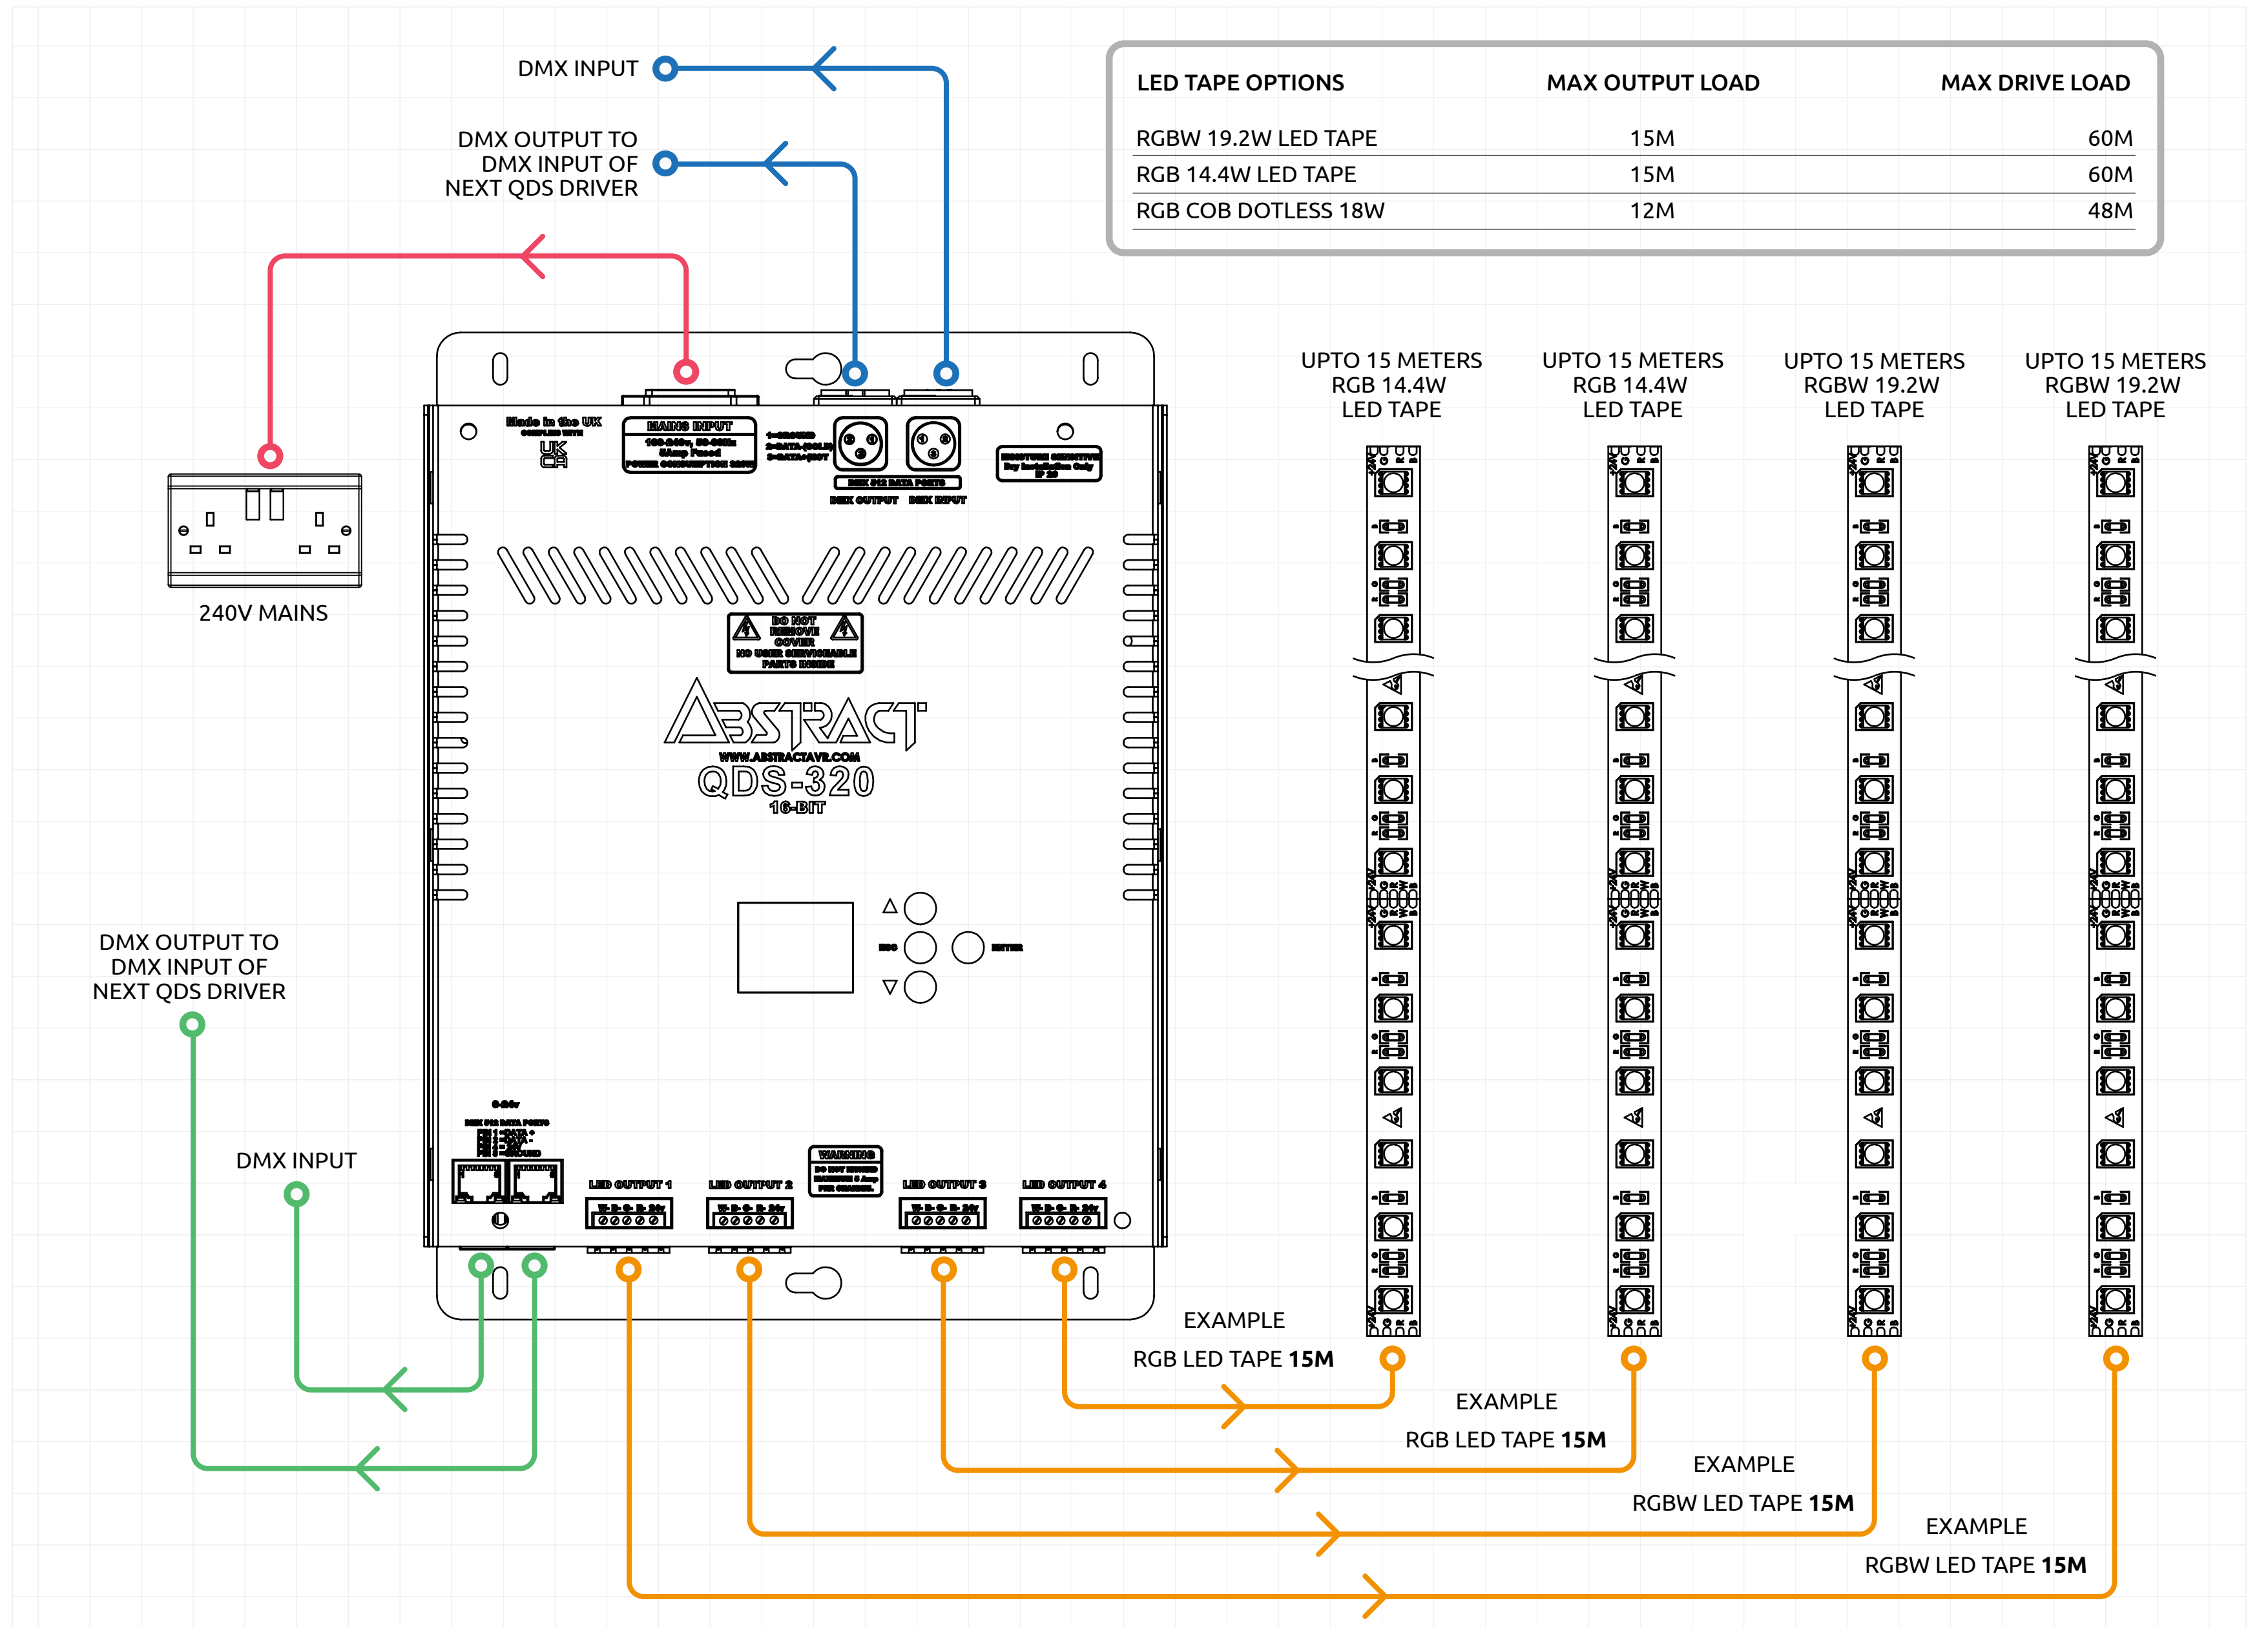

Example Schematic  
**QUAD DRIVE S 320**

LED TAPE OPTIONS	MAX OUTPUT LOAD	MAX DRIVE LOAD
RGBW 19.2W LED TAPE	15M	60M
RGB 14.4W LED TAPE	15M	60M
RGB COB DOTLESS 18W	12M	48M

UPTO 15 METERS RGB 14.4W LED TAPE    UPTO 15 METERS RGB 14.4W LED TAPE    UPTO 15 METERS RGBW 19.2W LED TAPE    UPTO 15 METERS RGBW 19.2W LED TAPE

EXAMPLE RGB LED TAPE 15M    EXAMPLE RGB LED TAPE 15M    EXAMPLE RGBW LED TAPE 15M    EXAMPLE RGBW LED TAPE 15M