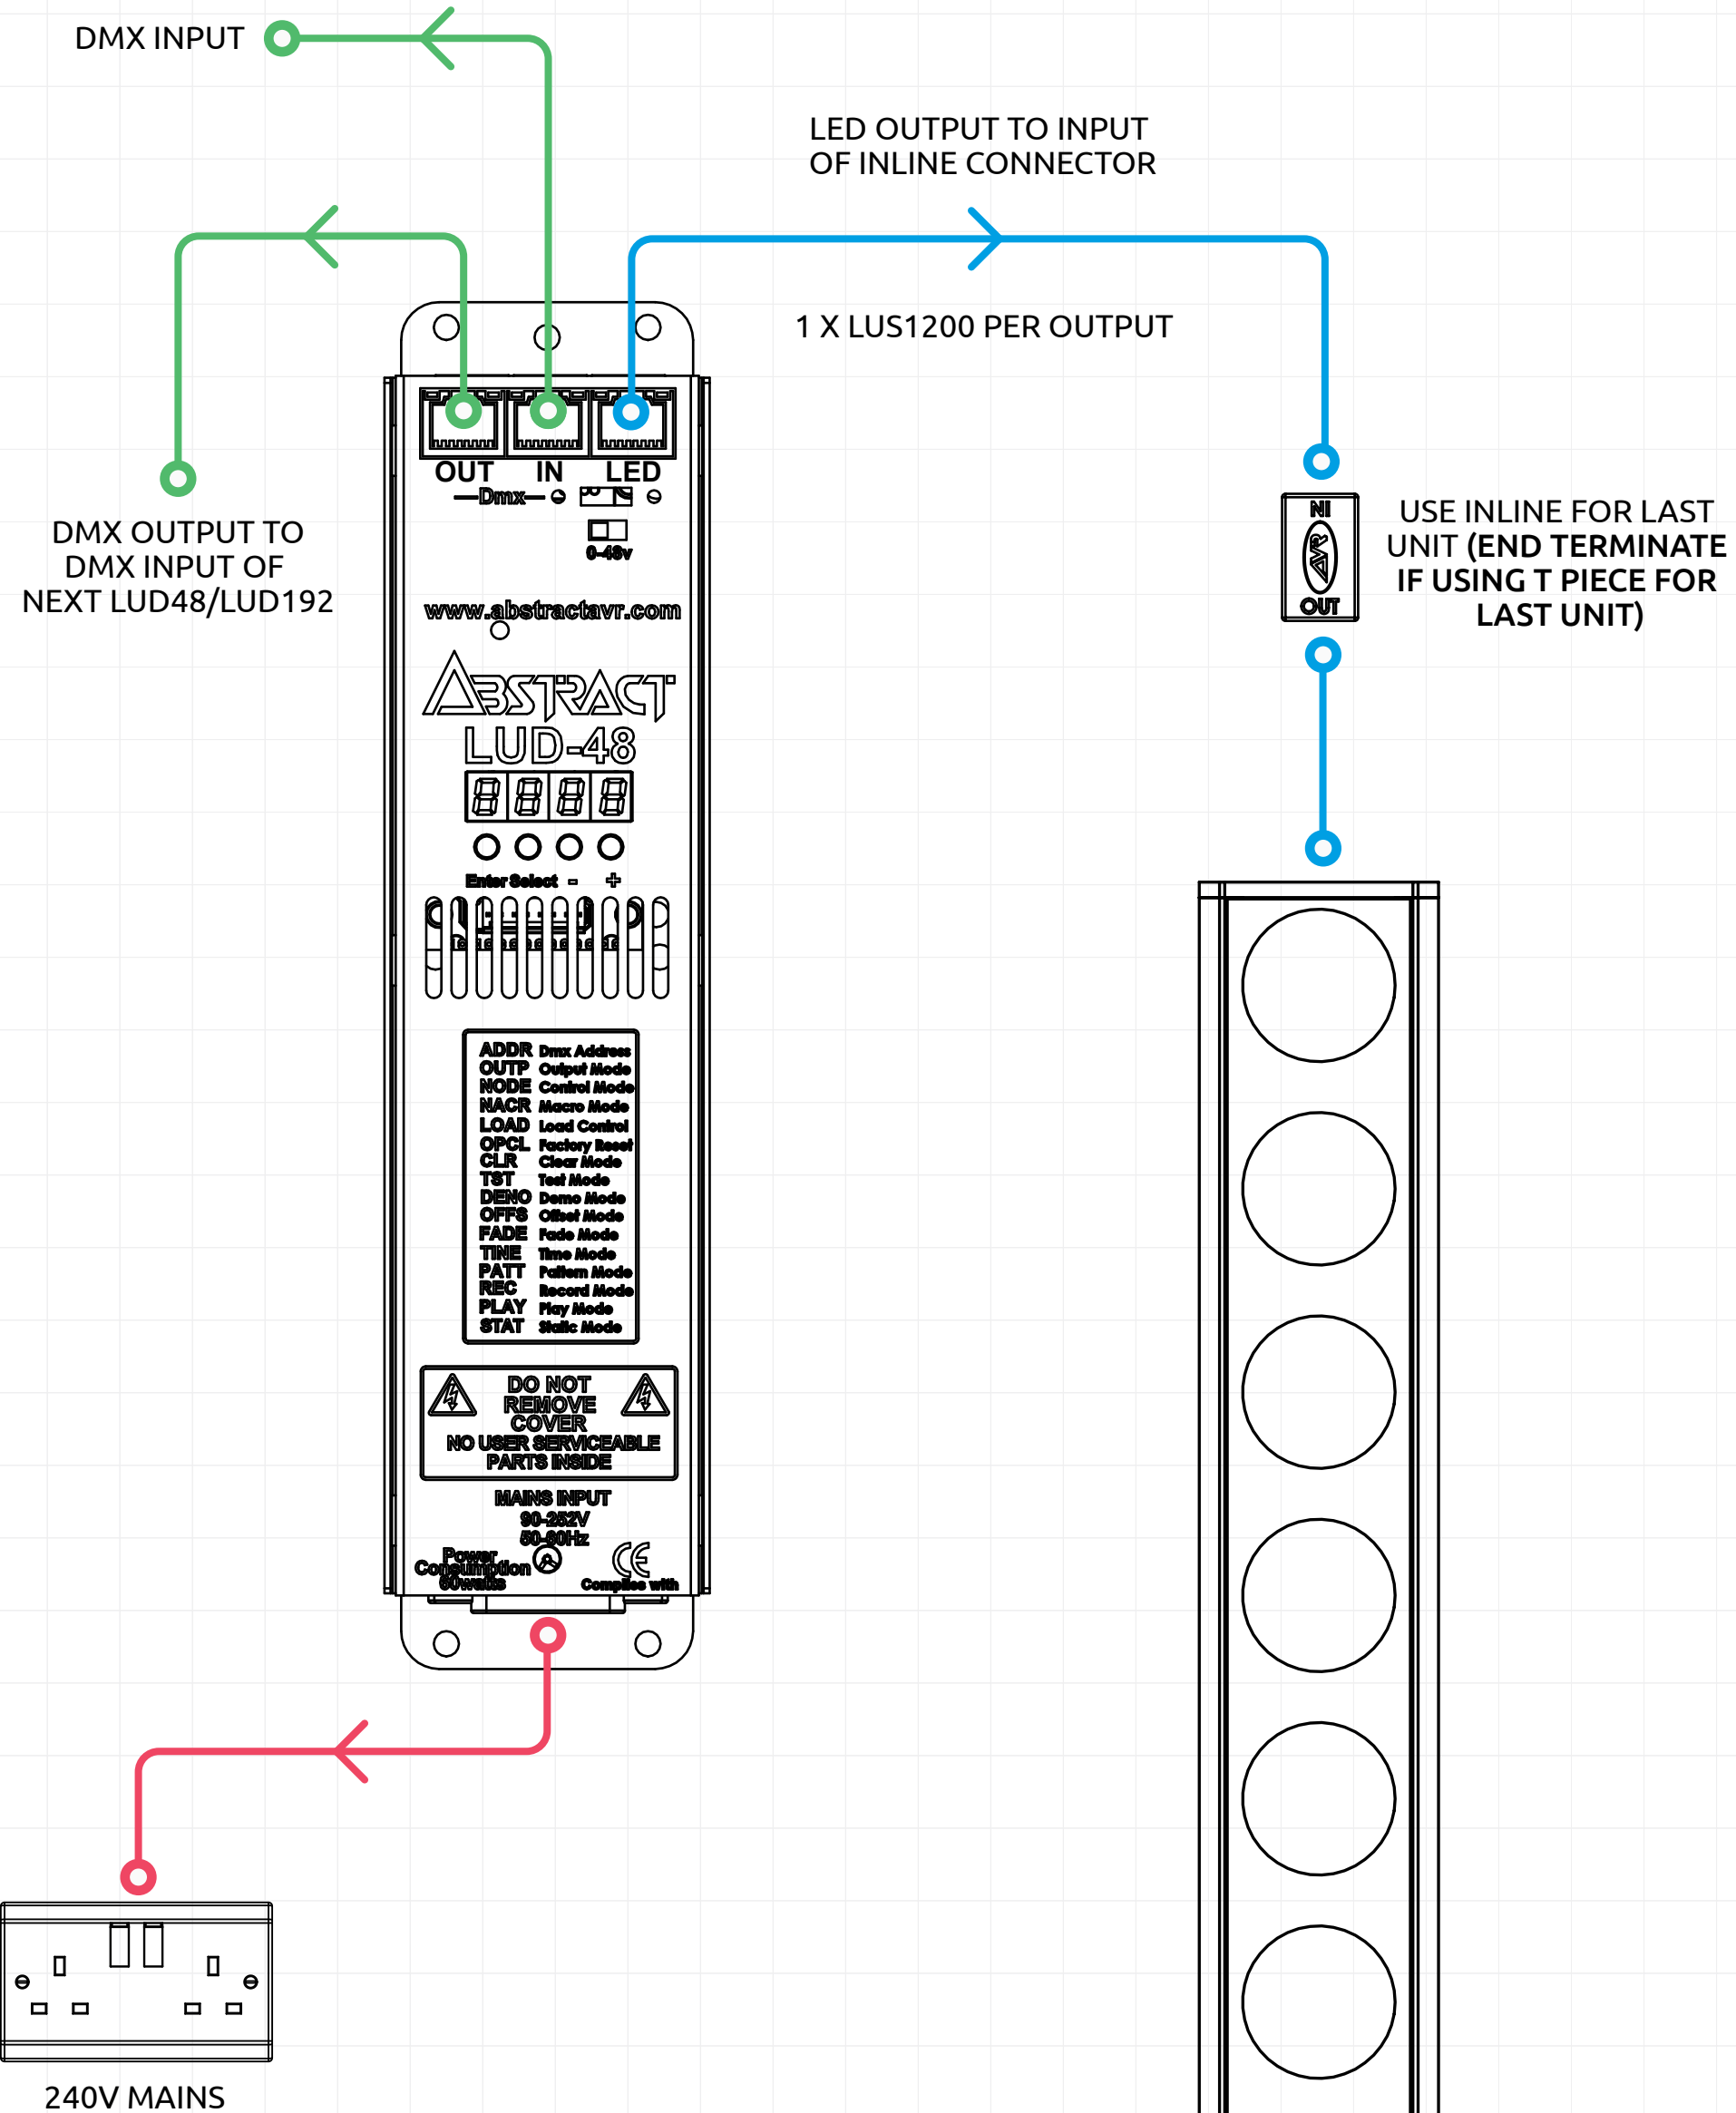

Example Schematic
LUS 1200 LED STRIP

- OTHER WIRING OPTIONS PER OUTPUT**
- 12 X CS4'S (DOWNLIGHT/INGROUND)
 - 3 X CS16'S (DOWNLIGHT/INGROUND)
 - 1 X LUS1200
 - 1 X LUS800
 - 1 X LUS800 + LUS400
 - 3 X LUS400
 - 1 X SL12/R
 - 1 X SL8/R
 - 3 X SL4
 - 48 X CS1'S