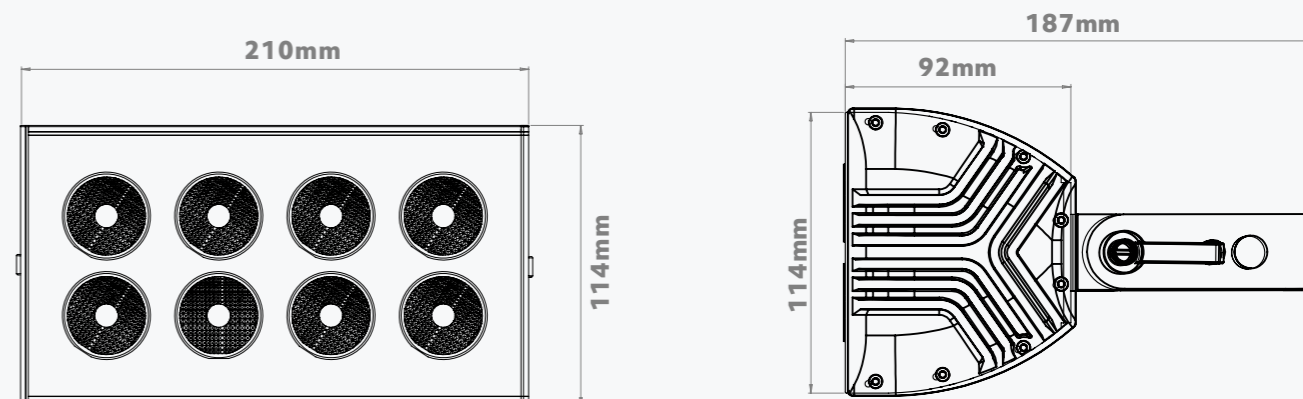

DIMENSIONS