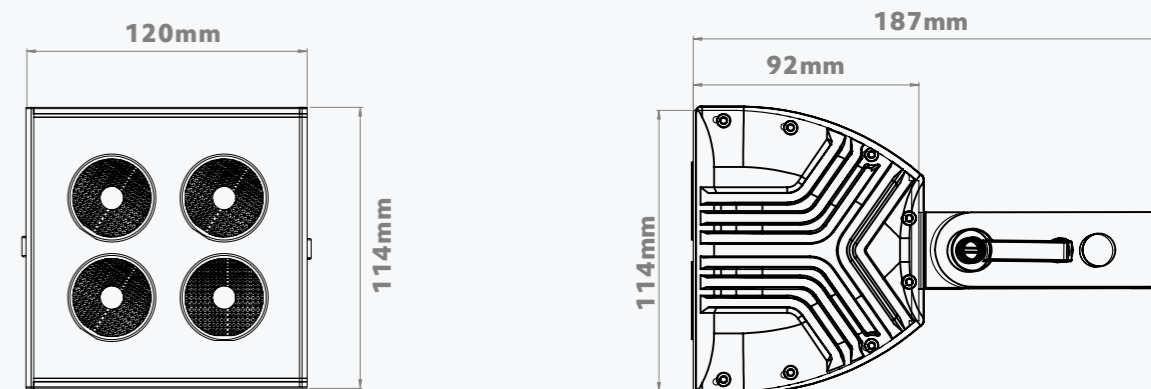

Making this fitting suitable for a wide variety of applications.

Compatible With : 350mA DMX Driver

TECHNICAL SPECIFICATIONS

- Channels **4Ch**
- Wattage **19.2W**
- Input Current **350mA**
- Environment **Dry Use Only**
- LED Type **RGBW**
- Housing Options **Grey / White / Black**
- Lens Options **15°/25°/40°**
- LED Connection **RJ45**
- Lumen Output **1120lm [RGBW]**
- Operating Temp Range **-20 to 50 °C**

DIMENSIONS

? ?

AVAILABLE COLOURS

SKYLINE 8

CC LED WASH LIGHT

Packing a powerful colour mix at source with the latest in multi-chip LED technology.

It is neatly packed into and thermally managed by an IP40 rated aluminium housing, making this fitting suitable for a wide variety of applications.

?

DIMENSIONS