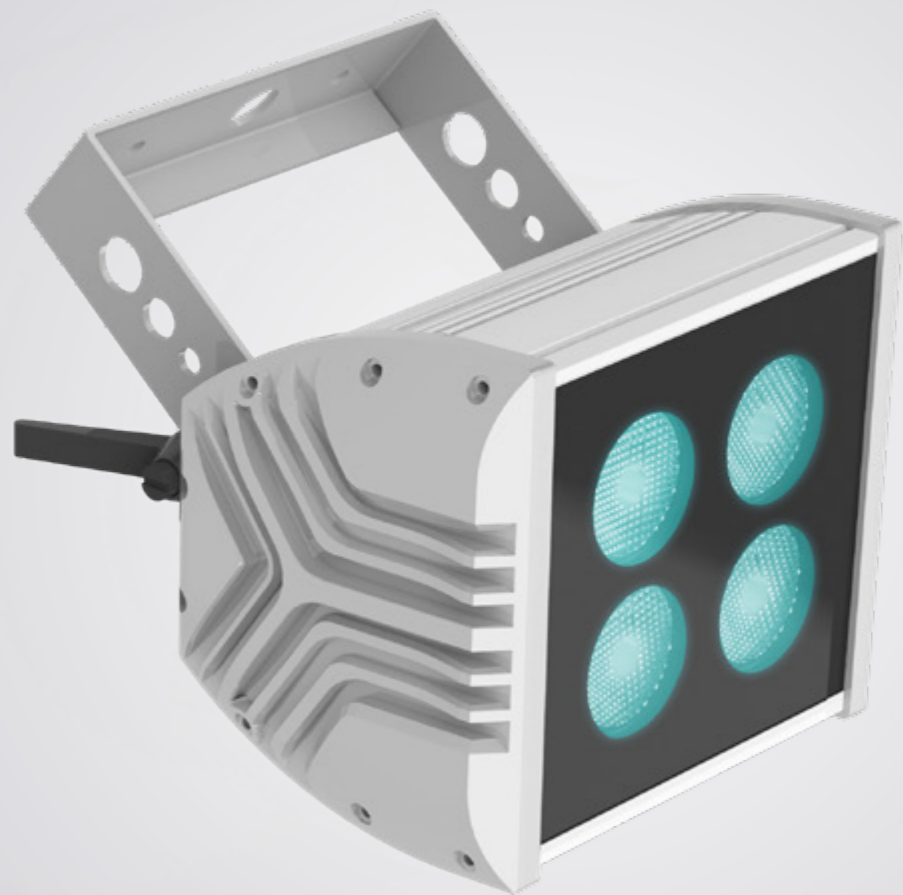

LED WASH LIGHTS

Illuminate the Skyline with our range of external grade wash lights, giving lighting professionals the tools to add colour to a wide range of applications.

SL4/SL12
Nation Of Shopkeepers
Leeds
IP65

AVAILABLE COLOURS

SKYLINE 4

CC LED WASH LIGHT

Packing a powerful colour mix at source with the latest in multi-chip LED technology neatly packed into and thermally managed by an IP40 rated aluminium housing.

Making this fitting suitable for a wide variety of applications.

Compatible With : 350mA DMX Driver

TECHNICAL SPECIFICATIONS

- Channels **4Ch**
- Wattage **19.2W**
- Input Current **350mA**
- Environment **Dry Use Only**
- LED Type **RGBW**
- Housing Options **Grey / White / Black**
- Lens Options **15°/25°/40°**
- LED Connection **RJ45**
- Lumen Output **1120lm [RGBW]**
- Operating Temp Range **-20 to 50 °C**

DIMENSIONS

? ?

AVAILABLE COLOURS

SKYLINE 8

CC LED WASH LIGHT

Packing a powerful colour mix at source with the latest in multi-chip LED technology.

It is neatly packed into and thermally managed by an IP40 rated aluminium housing, making this fitting suitable for a wide variety of applications.