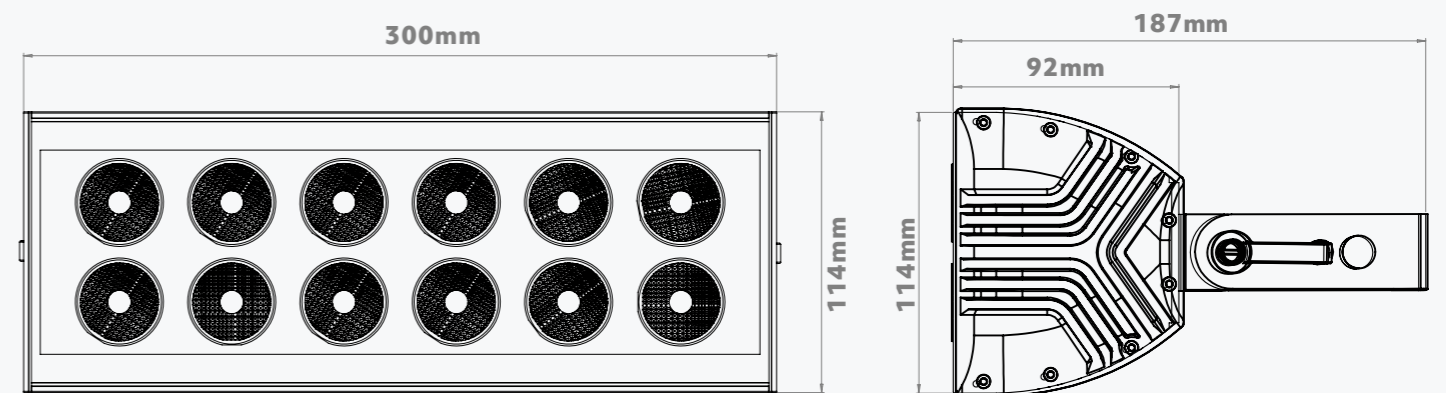

DIMENSIONS