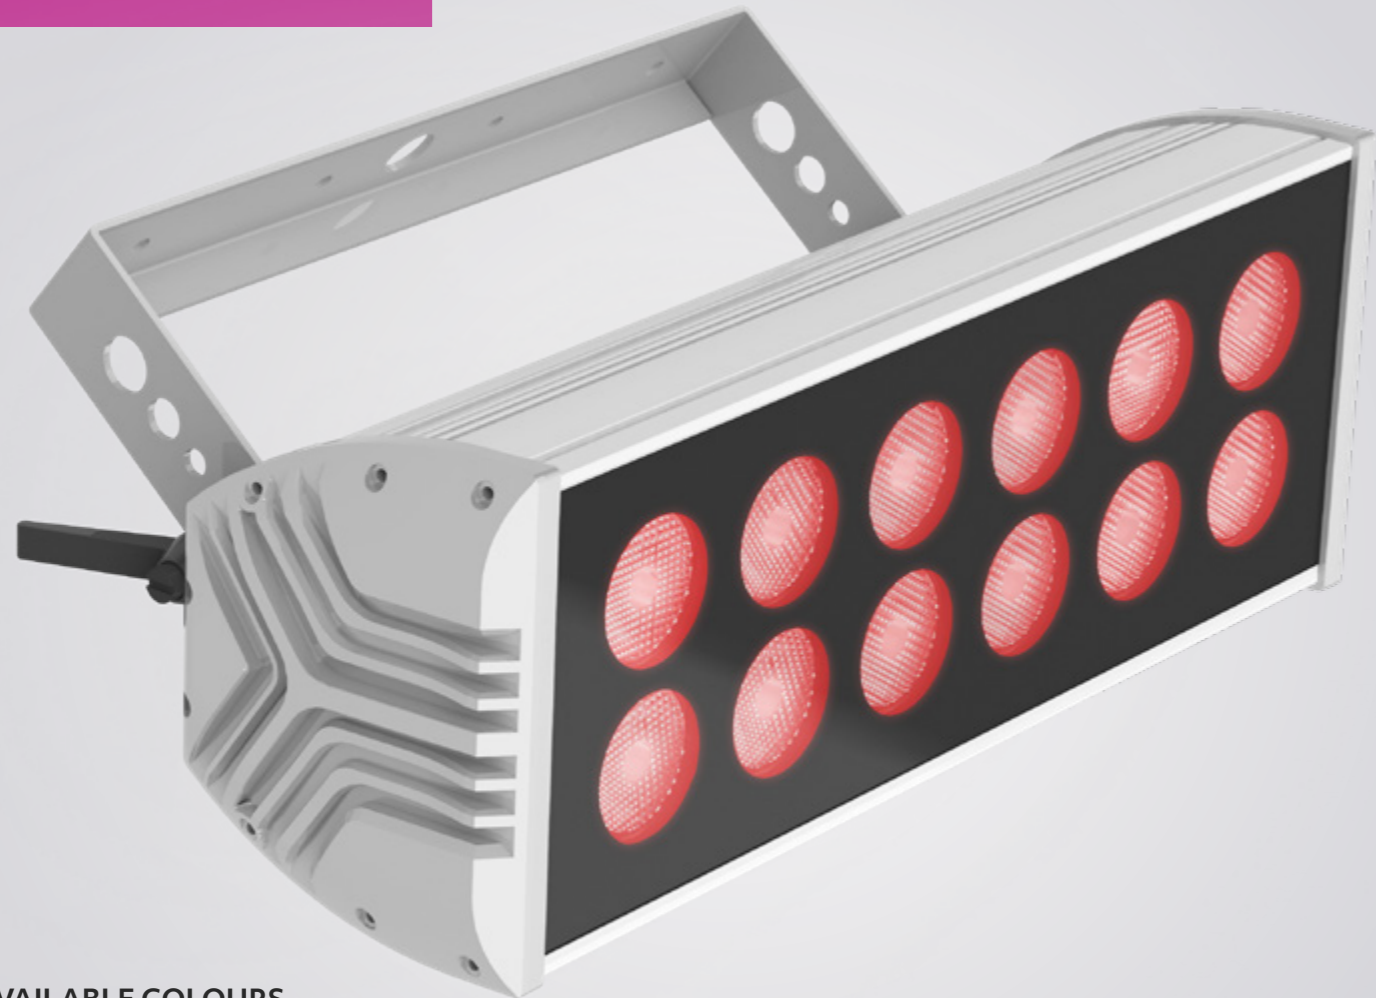

AVAILABLE COLOURS

SKYLINE 4

CC LED WASH LIGHT

Packing a powerful colour mix at source with the latest in multi-chip LED technology neatly packed into and thermally managed by an IP40 rated aluminium housing.

DIMENSIONS

? ?

AVAILABLE COLOURS

SKYLINE 8

CC LED WASH LIGHT

Packing a powerful colour mix at source with the latest in multi-chip LED technology.

It is neatly packed into and thermally managed by an IP40 rated aluminium housing, making this fitting suitable for a wide variety of applications.

DIMENSIONS

? ?

AVAILABLE COLOURS

SKYLINE 12

CC LED WASH LIGHT

Packing a powerful colour mix at source with the latest in multi-chip LED technology.

It is neatly packed into and thermally managed by an IP40rated aluminium housing, making this fitting suitable for a wide variety of applications.

DIMENSIONS

? ?

AVAILABLE COLOURS

WHITE GREY BLACK

SKYLINE ROUND 8

CC LED WASH LIGHT

- High powered White
- RGB color change modes
- Low energy consumption
- Multiple beam options
- Smooth dimming curve
- Silent convection cooling
- Aluminium extruded housing
- Wall & Ceiling mount orientation
- TV camera safe 430Hz
- 40W (MAX) color change mode
- Continuous duty cycle
- Includes 1.5 meter RJ45
- Made in the UK
- IECCC compliant