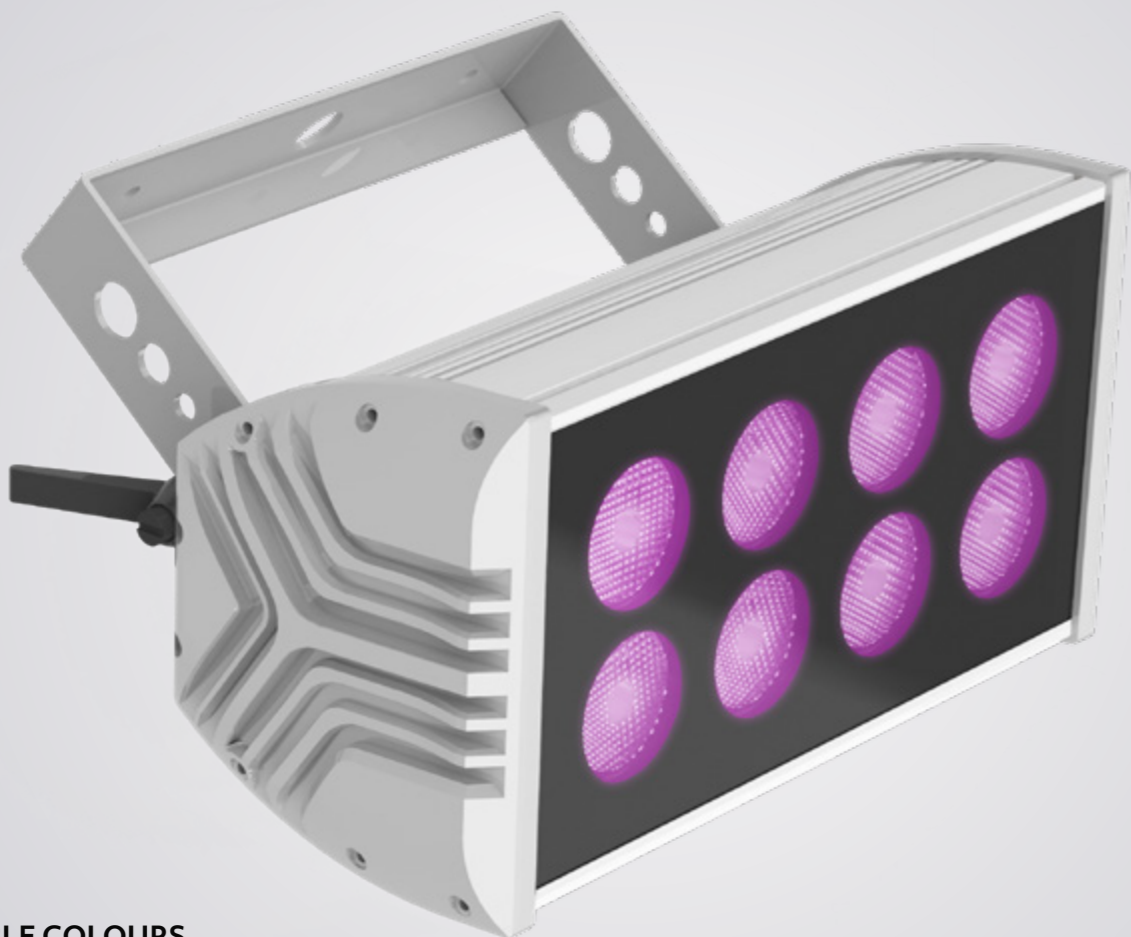

AVAILABLE COLOURS

SKYLINE 4

CC LED WASH LIGHT

Packing a powerful colour mix at source with the latest in multi-chip LED technology neatly packed into and thermally managed by an IP40 rated aluminium housing.

Making this fitting suitable for a wide variety of applications.

Compatible With : 350mA DMX Driver

TECHNICAL SPECIFICATIONS

- Channels **4Ch**
- Wattage **19.2W**
- Input Current **350mA**
- Environment **Dry Use Only**
- LED Type **RGBW**
- Housing Options **Grey / White / Black**
- Lens Options **15°/25°/40°**
- LED Connection **RJ45**
- Lumen Output **1120lm [RGBW]**
- Operating Temp Range **-20 to 50 °C**

DIMENSIONS

? ?

AVAILABLE COLOURS

SKYLINE 8

CC LED WASH LIGHT

Packing a powerful colour mix at source with the latest in multi-chip LED technology.

It is neatly packed into and thermally managed by an IP40 rated aluminium housing, making this fitting suitable for a wide variety of applications.

DIMENSIONS

? ?

AVAILABLE COLOURS

SKYLINE 12

CC LED WASH LIGHT

Packing a powerful colour mix at source with the latest in multi-chip LED technology.

It is neatly packed into and thermally managed by an IP40rated aluminium housing, making this fitting suitable for a wide variety of applications.