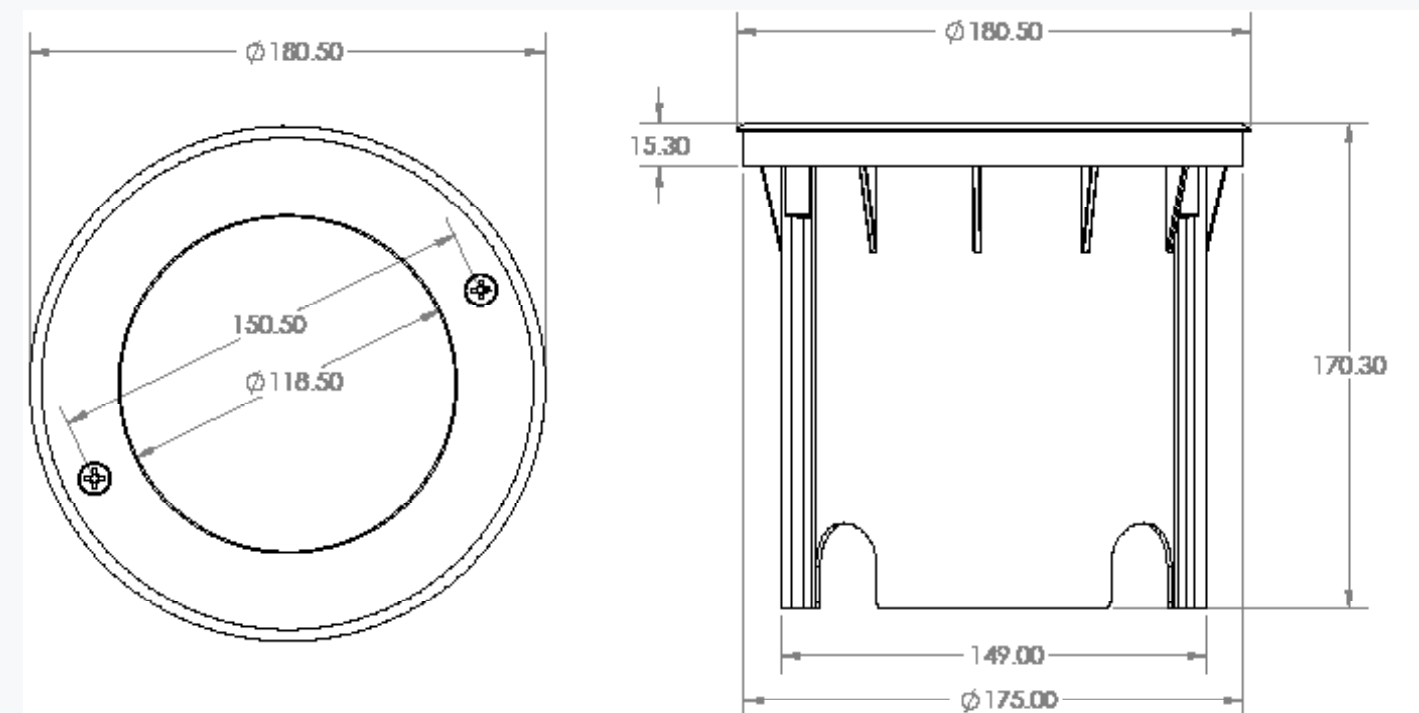

DIMENSIONS

OPTIONAL LENSES

- Our lens options are:
- 15° : Narrow Beam Angle**
 - 25° : Medium Beam Angle**
 - 40° : Wide Beam Angle**

CS4 INGROUND

Outdoor Decking
Installation.

IP67

AVAILABLE COLOURS

WHITE GREY BLACK

OPTIONAL ACCESSORIES

T-Piece Connector **RJ45**

DIMENSIONS

CS16 INGROUND

Outdoor Decking
Installation.

IP67