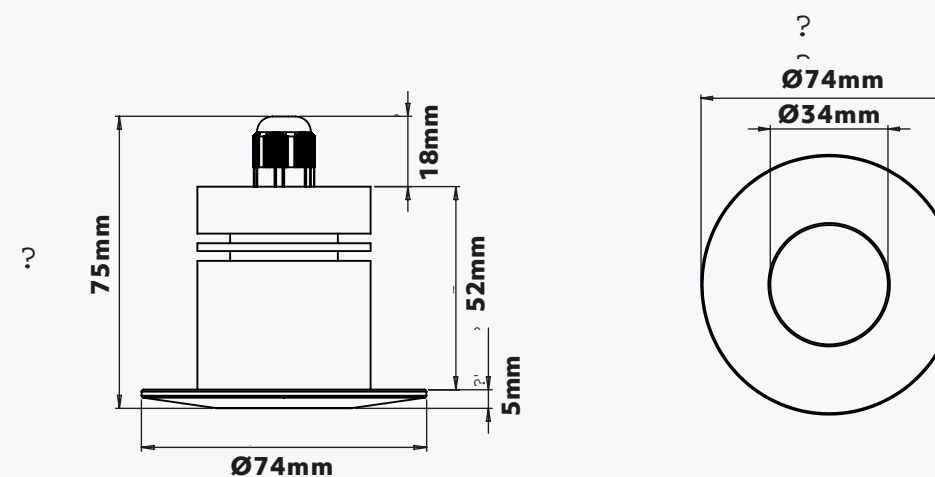

With 316 stainless steel bezel, this fitting is perfect for step illumination inside or out.

Product Code: CS1-IGM- R / G / B / A / CW / NW / WW

TECHNICAL SPECIFICATIONS

Channels **1Ch**
 Wattage **1.2W**
 IP Rating **IP67**
 LED Type **Single Colour**
 Housing Cut Out **32mmØ**
 LED Connection **2 Core**
 Housing **Anodised Aluminium**
 Bezel **316 Stainless Steel**
 Lumen Output **67lm[R], 120lm[G], 29lm[B], 73lm[A], 154lm[CW], 146lm [WW]**
 Operating Temp Range **-20 to 50 °C**

Perfect for external deck lighting.

Product Code: CS4-IGM- RGBW / RGBA

Compatible With : LUD 48 , LUD 192

TECHNICAL SPECIFICATIONS

- Channels **4Ch**
- Wattage **4.8W**
- Input Current **350mA**
- IP Rating **IP67**
- LED Type **RGBW**
- Housing Cut Out **45mmØ**
- Lens Options **15°/25°/40°**
- LED Connection **RJ45**
- Lumen Output **284lm [RGBW] / 227lm [RGBA]**
- Operating Temp Range **-20 to 50 °C**

DIMENSIONS

OPTIONAL LENSES

- Our lens options are:
- 15° : Narrow Beam Angle**
 - 25° : Medium Beam Angle**
 - 40° : Wide Beam Angle**

CS4 INGROUND

Outdoor Decking
Installation.

IP67

AVAILABLE COLOURS

WHITE GREY BLACK