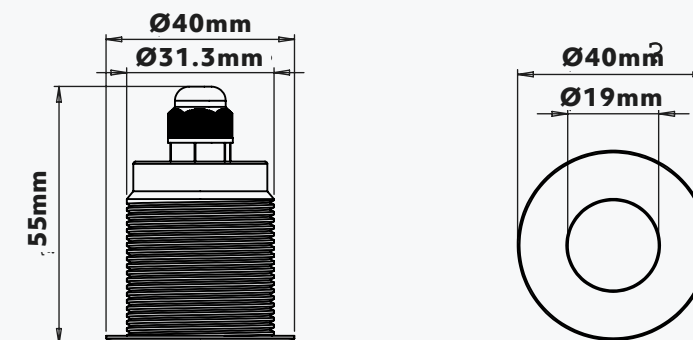

With 316 stainless steel bezel, this fitting is perfect for step illumination inside or out.

Product Code: CS1-IGM- R / G / B / A / CW / NW / WW

TECHNICAL SPECIFICATIONS

Channels **1Ch**
 Wattage **1.2W**
 IP Rating **IP67**
 LED Type **Single Colour**
 Housing Cut Out **32mmØ**
 LED Connection **2 Core**
 Housing **Anodised Aluminium**
 Bezel **316 Stainless Steel**
 Lumen Output **67lm[R], 120lm[G], 29lm[B], 73lm[A], 154lm[CW], 146lm [WW]**
 Operating Temp Range **-20 to 50 °C**

OPTIONS

Polycarbonate **Clear [8°/25°]**
 Polycarbonate **Frosted**

DIMENSIONS

? ?

SINGLE COLOUR OPTIONS

CS1 INGROUND

Outdoor Decking
Installation.

IP67

Perfect for external deck lighting.

Product Code: CS4-IGM- RGBW / RGBA

Compatible With : LUD 48 , LUD 192

TECHNICAL SPECIFICATIONS

- Channels **4Ch**
- Wattage **4.8W**
- Input Current **350mA**
- IP Rating **IP67**
- LED Type **RGBW**
- Housing Cut Out **45mmØ**
- Lens Options **15°/25°/40°**
- LED Connection **RJ45**
- Lumen Output **284lm [RGBW] / 227lm [RGBA]**
- Operating Temp Range **-20 to 50 °C**

DIMENSIONS

OPTIONAL LENSES

- Our lens options are:
- 15° : Narrow Beam Angle**
 - 25° : Medium Beam Angle**
 - 40° : Wide Beam Angle**

CS4 INGROUND

Outdoor Decking
Installation.

IP67

AVAILABLE COLOURS

WHITE GREY BLACK