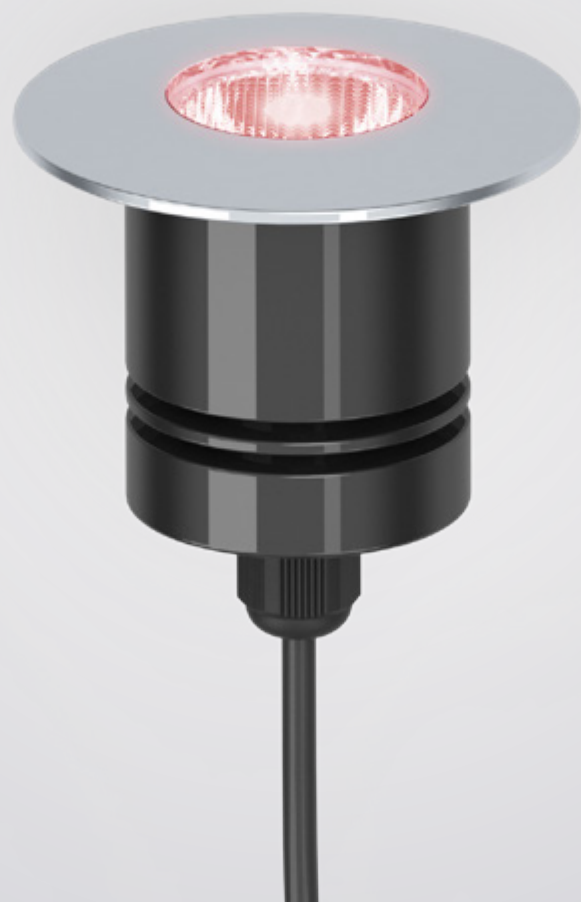

AVAILABLE COLOURS

S/STEEL

COLOUR SOURCE 1

CC LED INGROUND

The CS1 might be small, but it is powerful.

One high performance LED thermally managed and housed in a precision engineered IP67 rated anodised aluminium housing.

With 316 stainless steel bezel, this fitting is perfect for step illumination inside or out.

Product Code: CS1-IGM- R / G / B / A / CW / NW / WW

TECHNICAL SPECIFICATIONS

Channels **1Ch**
 Wattage **1.2W**
 IP Rating **IP67**
 LED Type **Single Colour**
 Housing Cut Out **32mmØ**
 LED Connection **2 Core**
 Housing **Anodised Aluminium**
 Bezel **316 Stainless Steel**
 Lumen Output **67lm[R], 120lm[G], 29lm[B], 73lm[A], 154lm[CW], 146lm [WW]**
 Operating Temp Range **-20 to 50 °C**

AVAILABLE COLOURS

S/STEEL

COLOUR SOURCE 4 CC LED INGROUND

Our CS4 Inground encases the same technology of our popular Colour Source 4 downlights into an IP67 rated anodised aluminium housing with 316 stainless steel bezel.

TILT COLOUR SOURCE 16

CC LED INGROUND

This Inground encases the same technology of our powerful Colour Source 16 downlights into an IP67 recessed inground housing with a stainless steel bezel.

Perfect for external applications where a powerful wash is required.