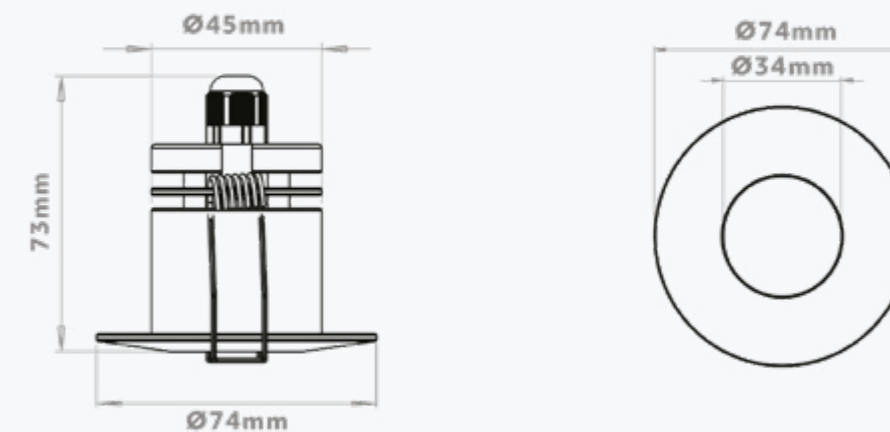

## TECHNICAL SPECIFICATIONS

- Channels **4Ch**
- Wattage **4.8W**
- Input Current **350mA**
- IP Rating **IP67**
- LED Type **RGBW**
- Housing Cut Out **45mmØ**
- Lens Options **15°/25°/40°**
- LED Connection **RJ45**
- Lumen Output **284lm [RGBW] / 227lm [RGBA]**
- Operating Temp Range **-20 to 50 °C**

## DIMENSIONS