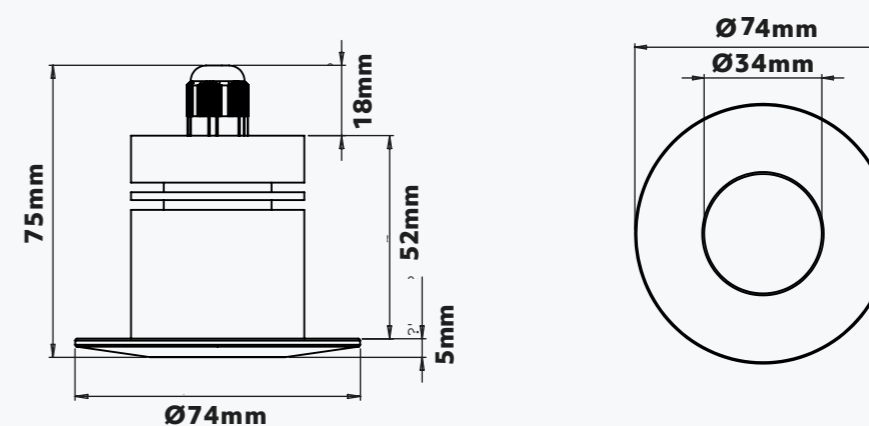

# COLOUR SOURCE 4 CC LED INGROUND

Our CS4 Inground encases the same technology of our popular Colour Source 4 downlights into an IP67 rated anodised aluminium housing with 316 stainless steel bezel.

Perfect for external deck lighting.

## TECHNICAL SPECIFICATIONS

- Channels **4Ch**
- Wattage **4.8W**
- Input Current **350mA**
- IP Rating **IP67**
- LED Type **RGBW**
- Housing Cut Out **45mmØ**
- Lens Options **15°/25°/40°**
- LED Connection **RJ45**
- Lumen Output **284lm [RGBW] / 227lm [RGBA]**
- Operating Temp Range **-20 to 50 °C**

## DIMENSIONS