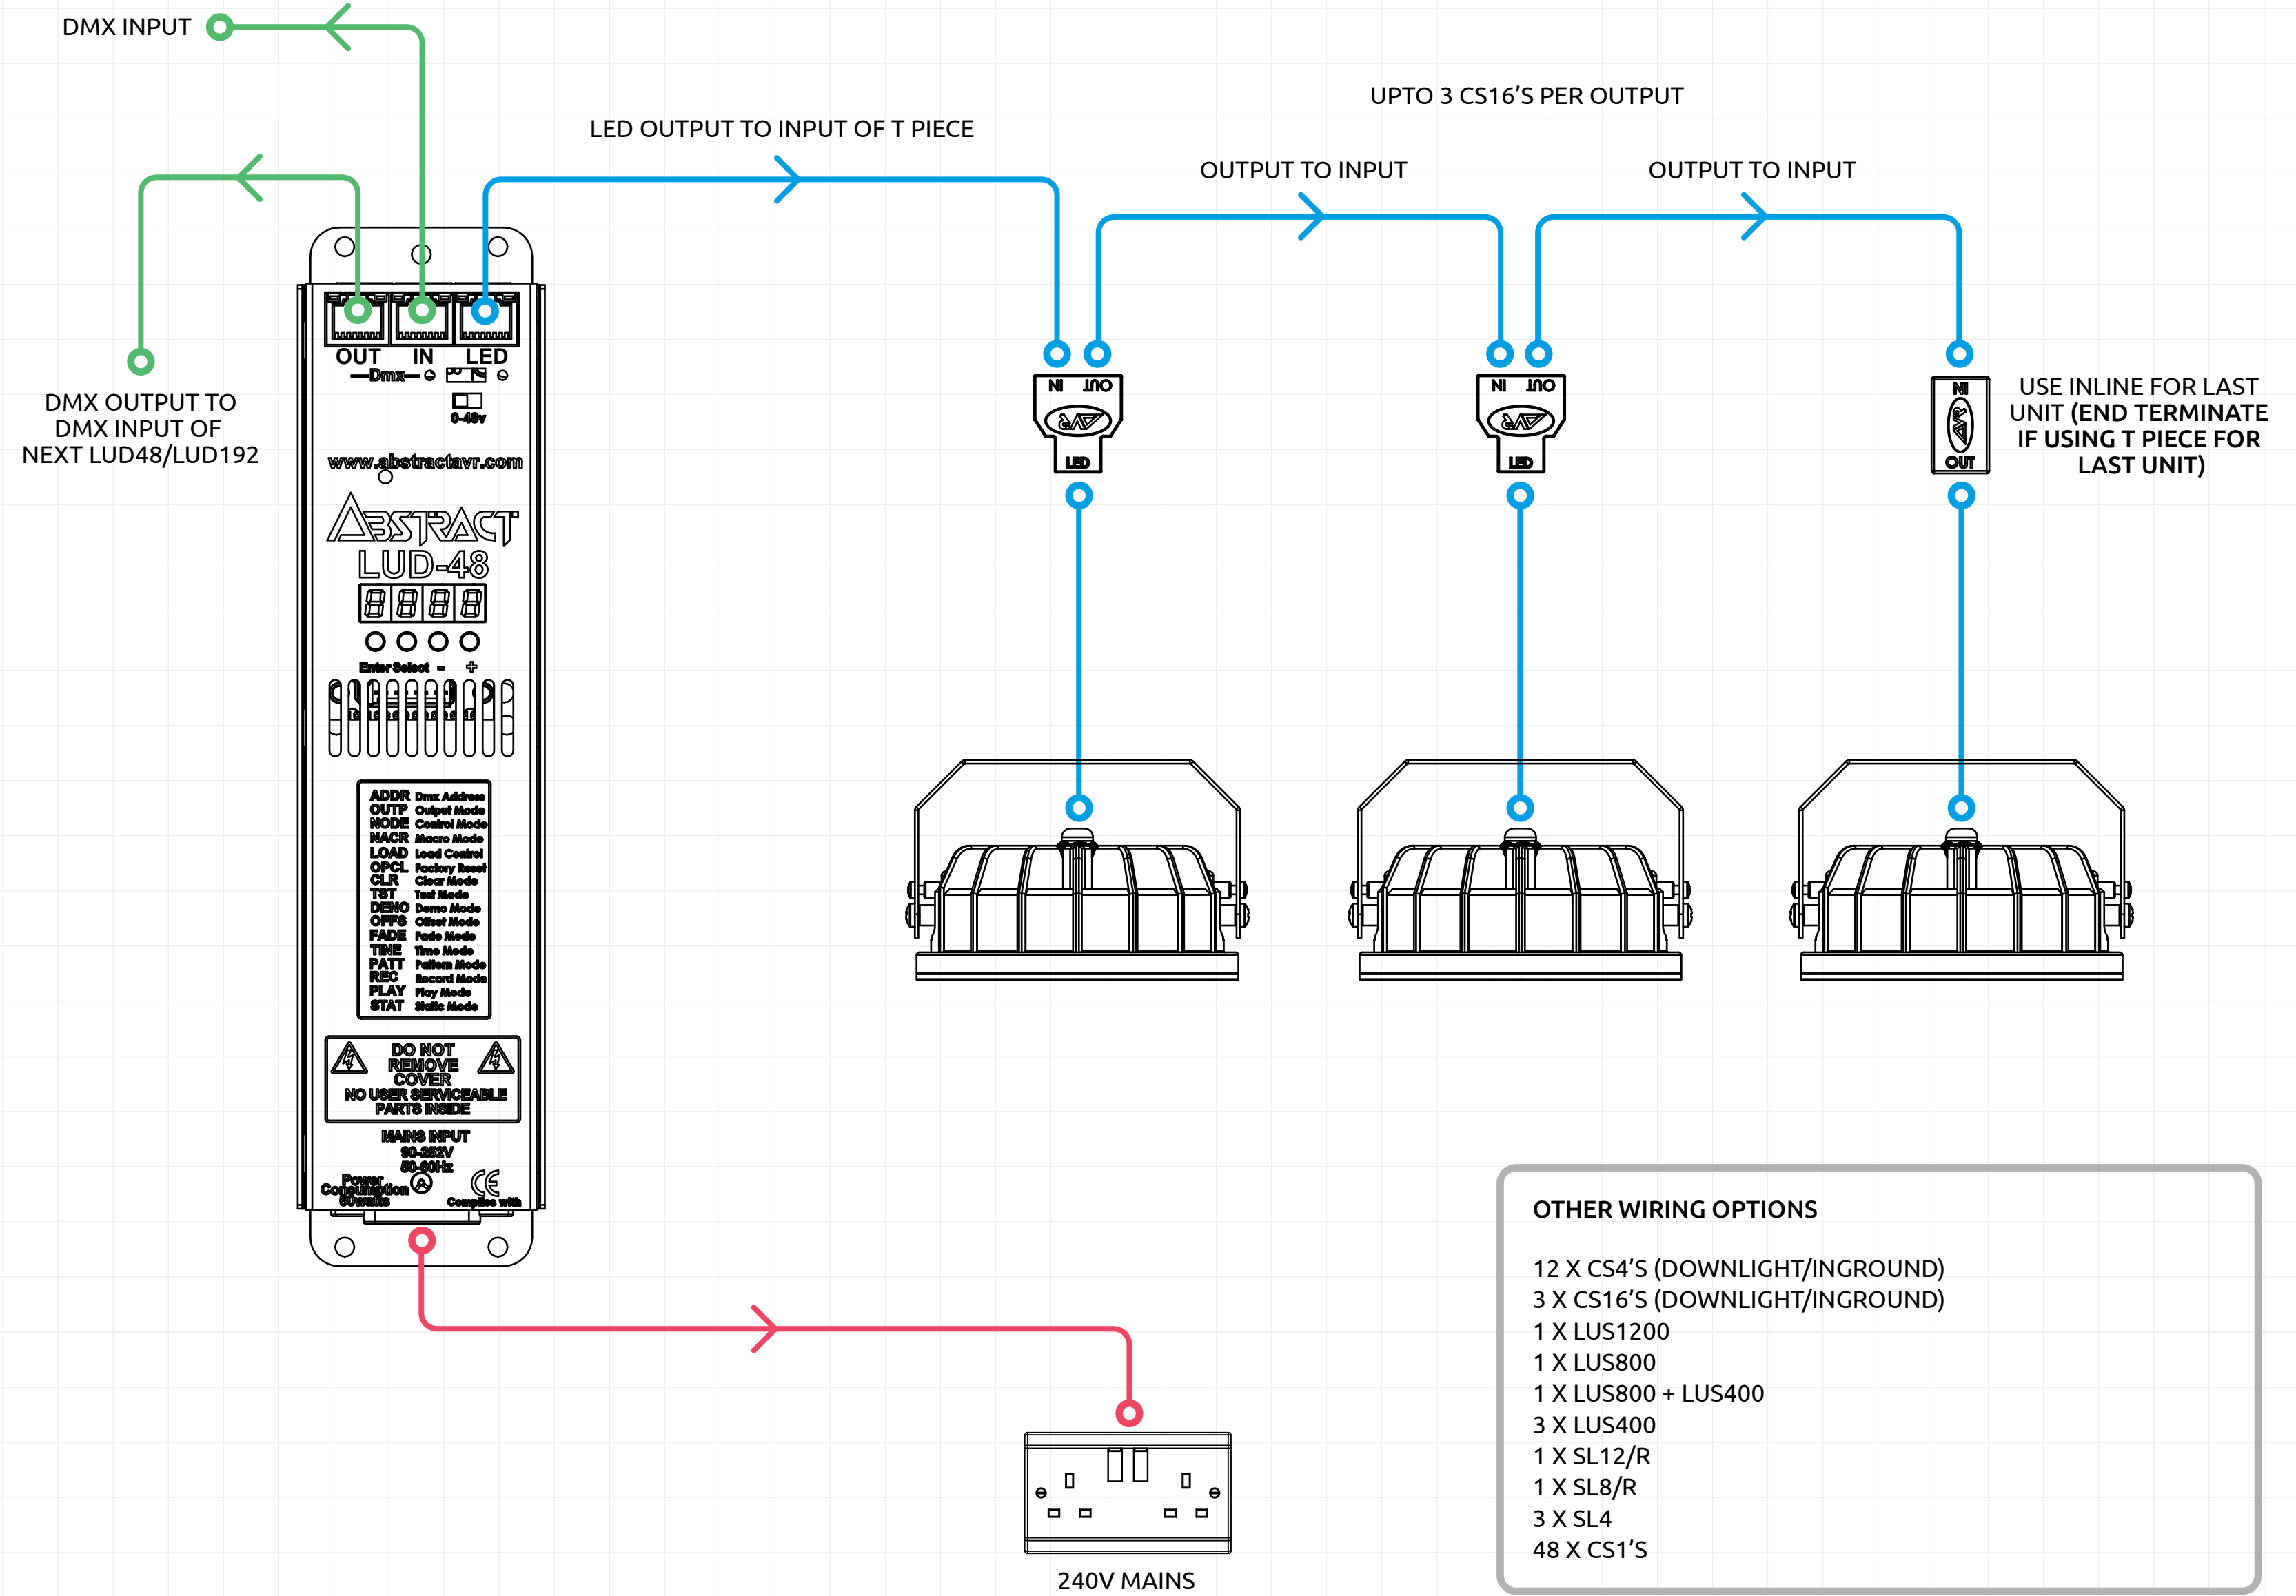

Example Schematic
COLOUR SOURCE 16 NON IP

- Mains 3 Core
- CAT5 RJ45 (DMX)
- CAT5 RJ45 (LED)
- WIFI
- N/A
- N/A