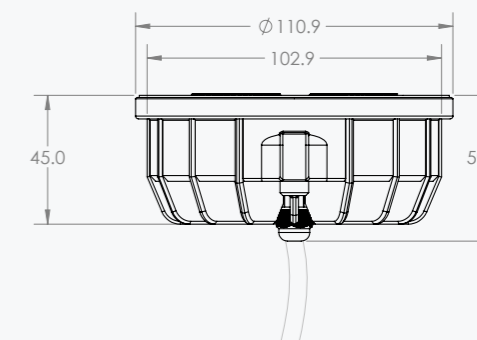

Product Code: CS16-DL- RGBW / RGBA

Compatible With : LUD 48 , LUD 192

TECHNICAL SPECIFICATIONS

Channels **4Ch**
Wattage **19.2W**
Input Current **350mA**
IP Rating **IP50**
LED Type **RGBW**
Housing Cut Out **160mmØ**
Lens Options **15°/25°/40°**
LED Connection **RJ45**
Lumen Output **1,136lm [RGBW] / 908lm [RGBA]**
Operating Temp Range **-20 to 50 °C**

OPTIONAL ACCESSORIES

T-Piece Connector **RJ45**
Gimbal **Tilttable**

DIMENSIONS

OPTIONAL TILTABLE GIMBAL HOUSING

GLOSS WHITE