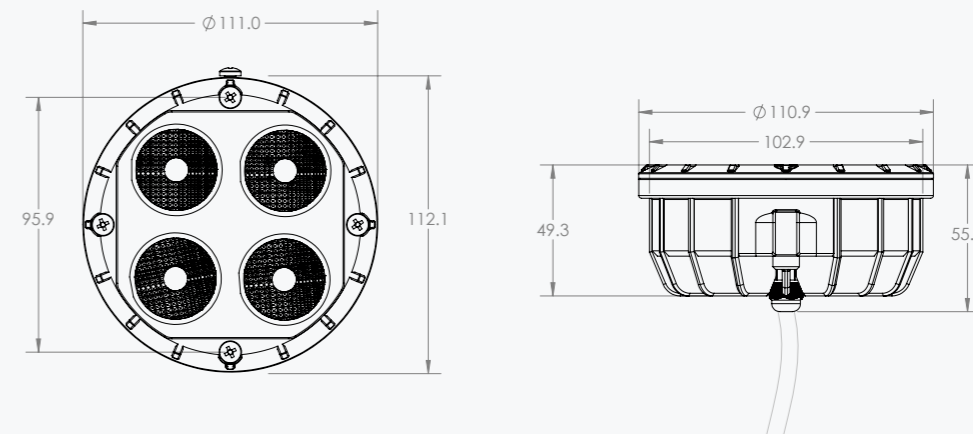

AVAILABLE COLOURS

IP67 COLOUR SOURCE 16 CC LED DOWNLIGHT

The Colour Source 16 is our most powerful downlight, with four high performance mix-at-source multi-chip LEDs, providing a homogeneous and powerful wash of colour, and now with IP67 protection for wet environments.

Product Code: CS16-DL-IP- RGBW / RGBA

Compatible With : LUD 48 , LUD 192

TECHNICAL SPECIFICATIONS

Channels **4Ch**
Wattage **19.2W**
Input Current **350mA**
IP Rating **IP67**
LED Type **RGBW**
Housing Cut Out **160mmØ**
Lens Options **15°/25°/40°**
LED Connection **RJ45**
Lumen Output **1,136lm [RGBW] / 908lm [RGBA]**
Operating Temp Range **-20 to 50 °C**

OPTIONAL ACCESSORIES

T-Piece Connector **RJ45**
Gimbal **Tilttable**

DIMENSIONS

OPTIONAL WALL BRACKET