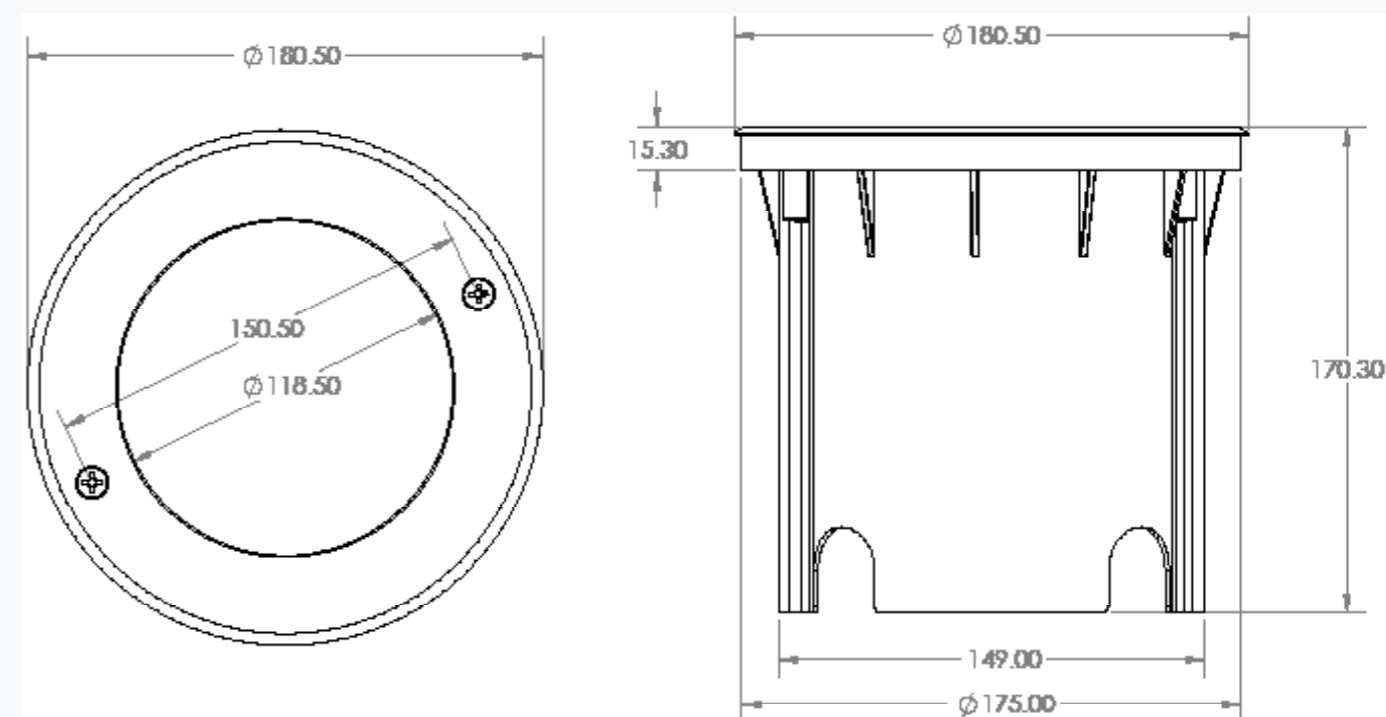

Perfect for external applications where a powerful wash is required.

Product Code: CS16-TIG- RGBW / RGBA

Compatible With : LUD 48 , LUD 192

TECHNICAL SPECIFICATIONS

Channels **4Ch**
 Wattage **19.2W**
 Input Current **350mA**
 IP Rating **IP67**
 LED Type **RGBW**
 Housing Cut Out **170(D) x 149(W)mmØ**
 Lens Options **15°/25°/40°**
 LED Connection **RJ45**
 Lumen Output **1,136lm [RGBW] / 908lm [RGBA]**
 Operating Temp Range **-20 to 50 °C**

OPTIONAL ACCESSORIES

T-Piece Connector **RJ45**

DIMENSIONS

CS16 INGROUND

Outdoor Decking
Installation.

IP67