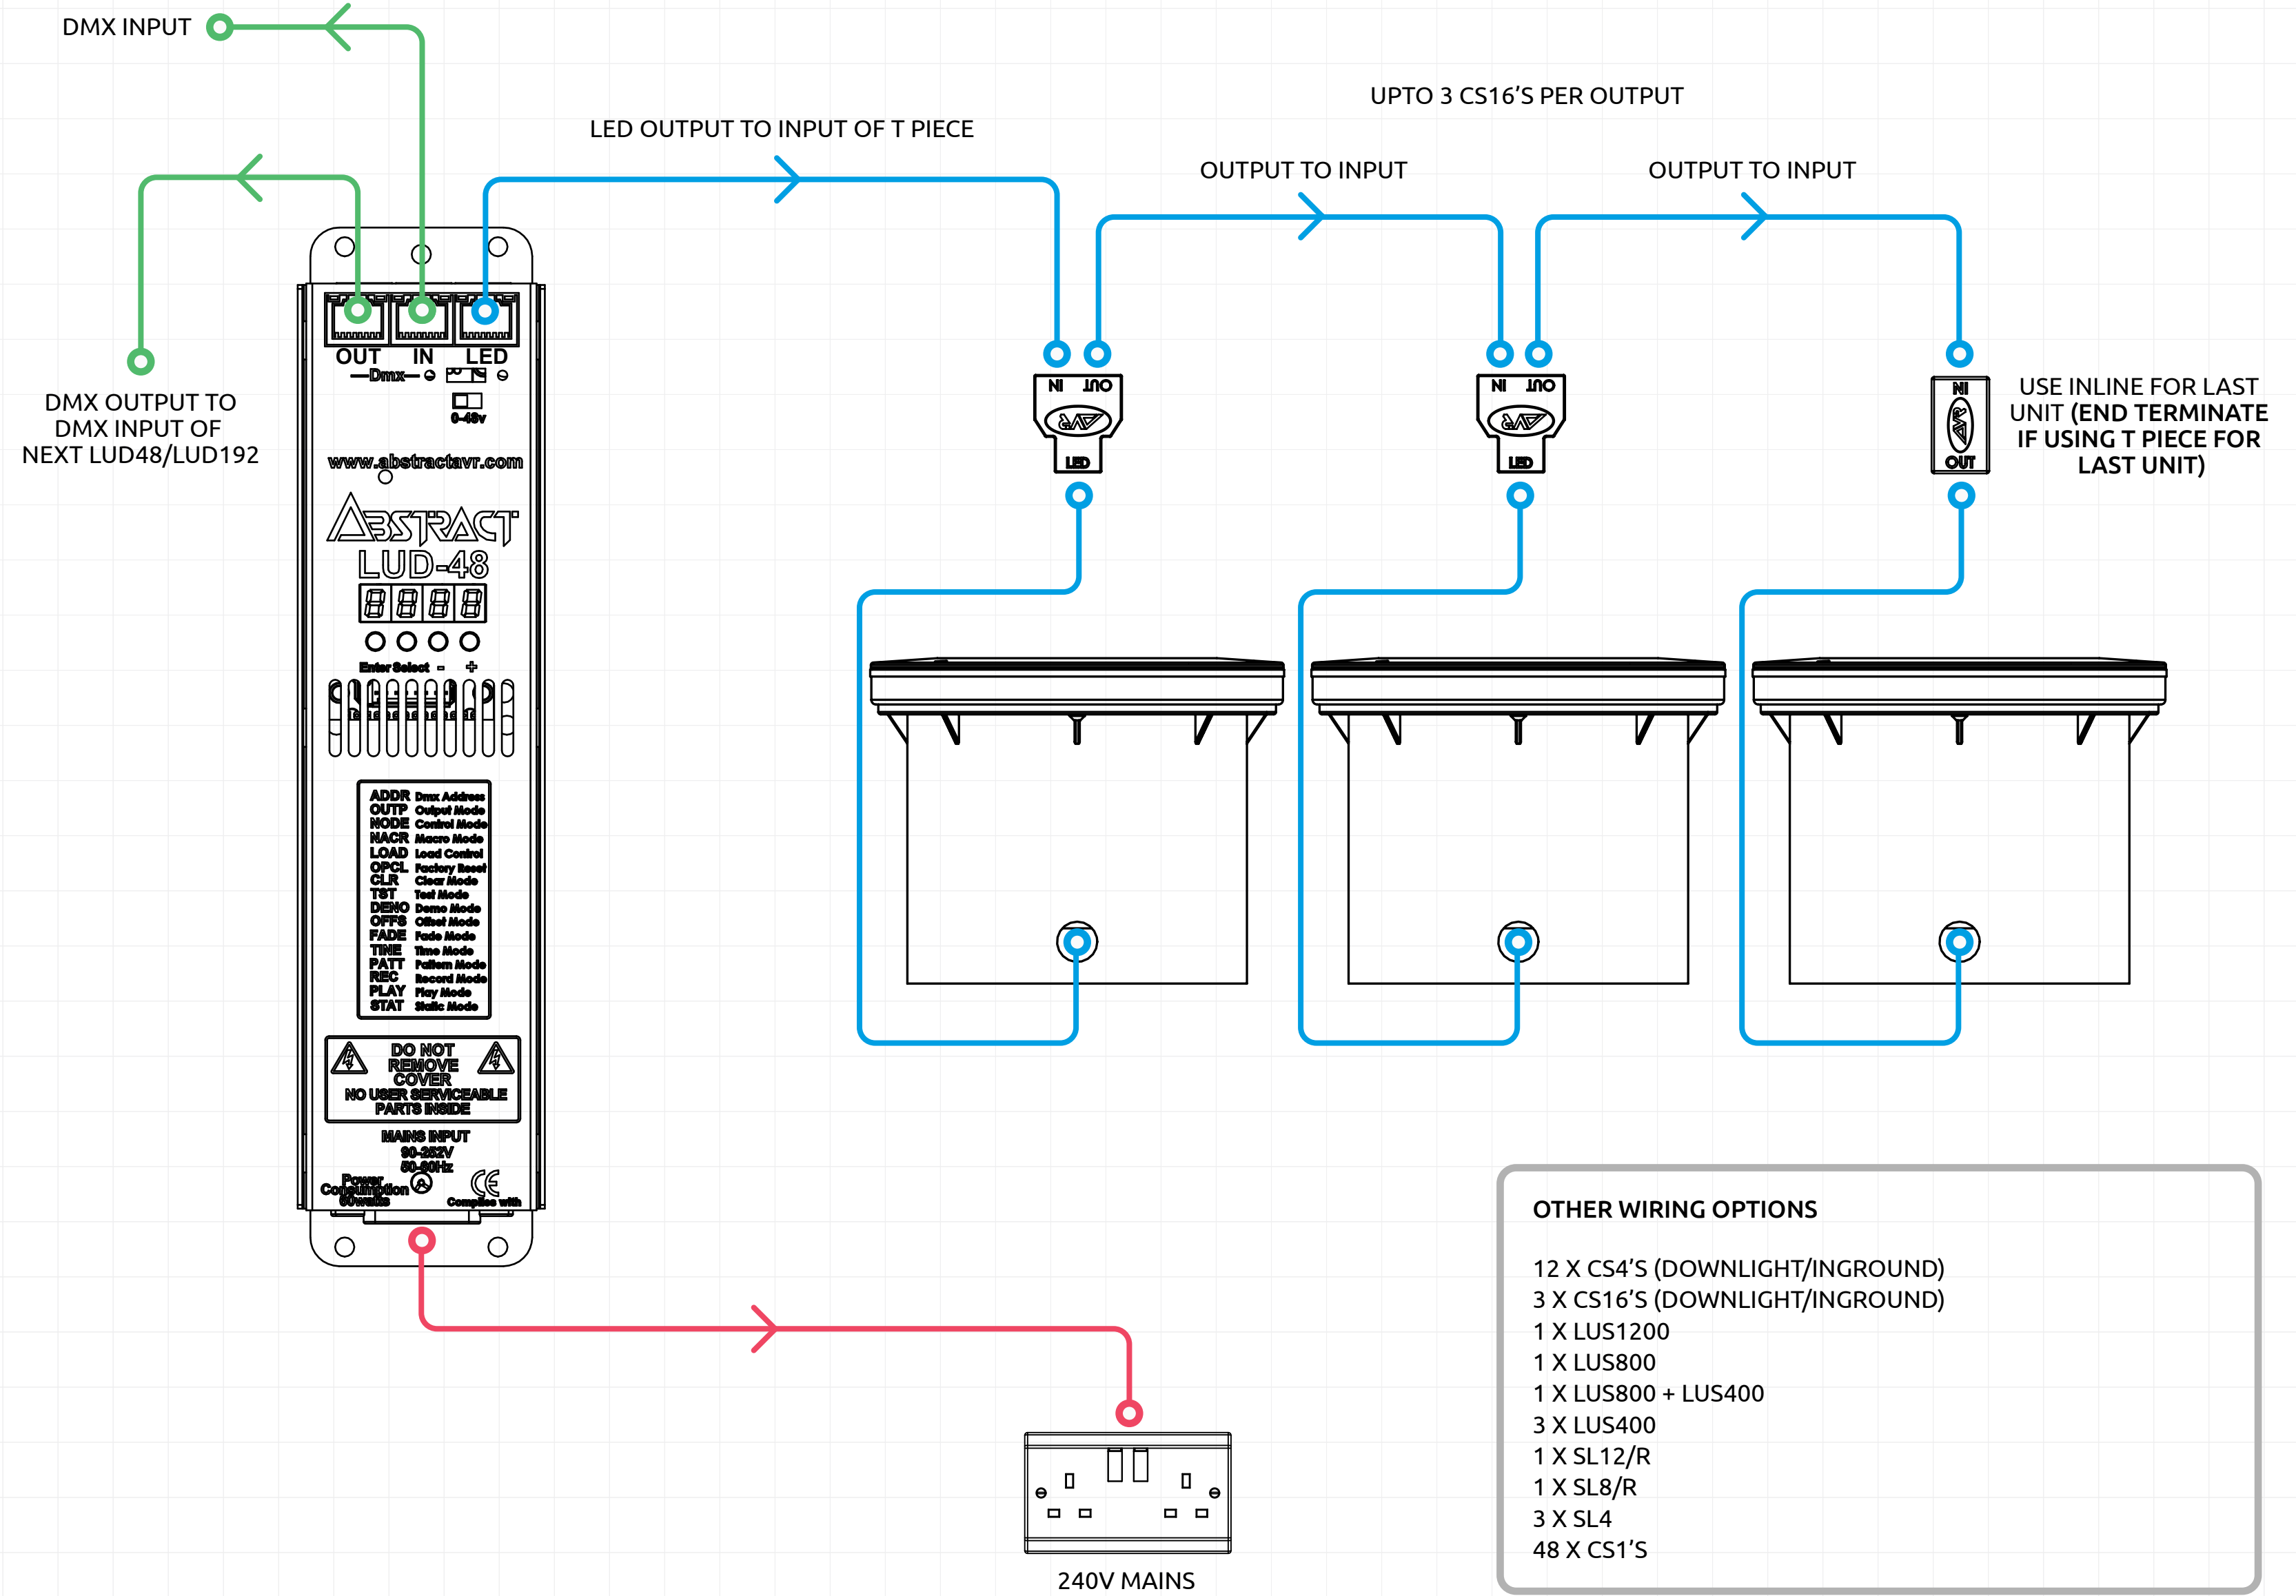

Example Schematic
COLOUR SOURCE 16 IP IG

- OTHER WIRING OPTIONS**
- 12 X CS4'S (DOWNLIGHT/INGROUND)
 - 3 X CS16'S (DOWNLIGHT/INGROUND)
 - 1 X LUS1200
 - 1 X LUS800
 - 1 X LUS800 + LUS400
 - 3 X LUS400
 - 1 X SL12/R
 - 1 X SL8/R
 - 3 X SL4
 - 48 X CS1'S