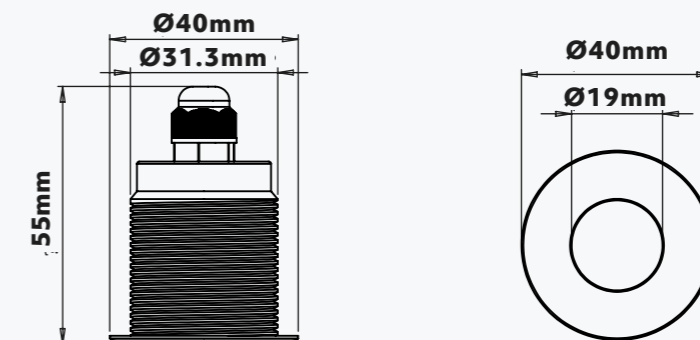

With 316 stainless steel bezel, this fitting is perfect for step illumination inside or out.

Product Code: CS1-IGM- R / G / B / A / CW / NW / WW

TECHNICAL SPECIFICATIONS

Channels **1Ch**Wattage **1.2W**IP Rating **IP67**LED Type **Single Colour**Housing Cut Out **32mmØ**LED Connection **2 Core**Housing **Anodised Aluminium**Bezel **316 Stainless Steel**Lumen Output **67lm[R], 120lm[G], 29lm[B], 73lm[A], 154lm[CW], 146lm [WW]**Operating Temp Range **-20 to 50 °C**

OPTIONS

Polycarbonate **Clear [8°/25°]**Polycarbonate **Frosted**

DIMENSIONS

SINGLE COLOUR OPTIONS

CS1 INGROUND

Outdoor Decking
Installation.

IP67