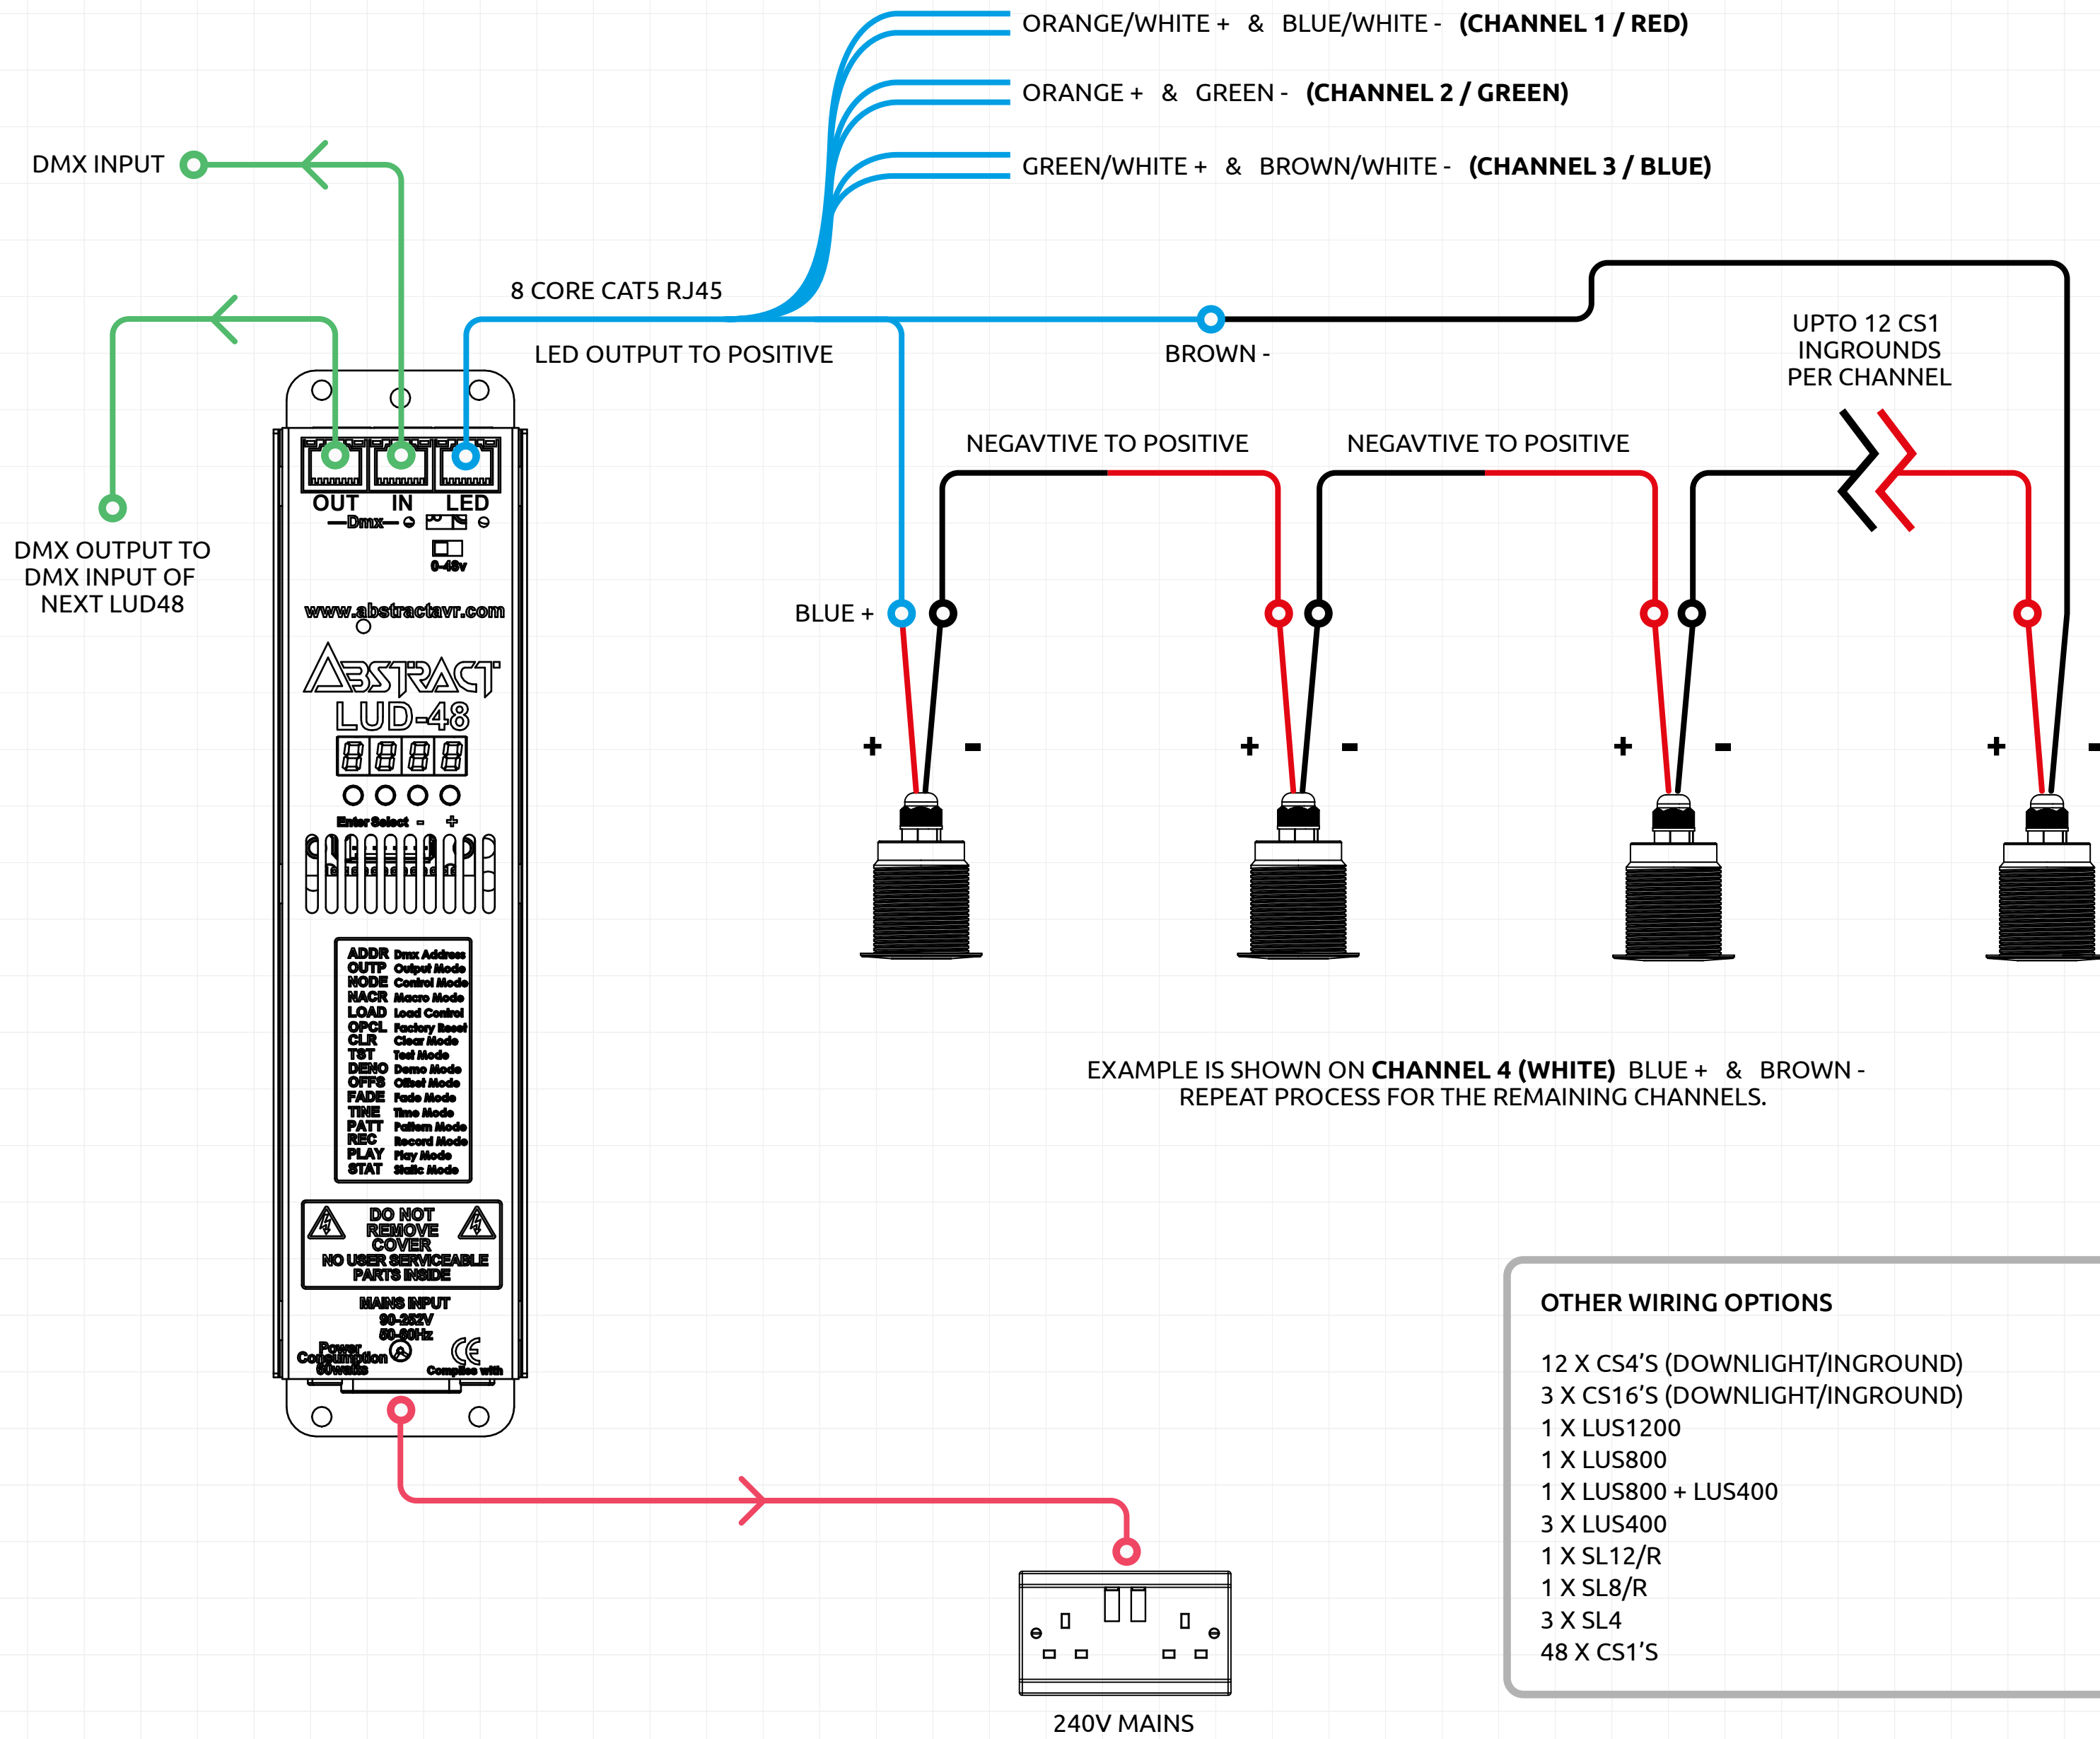

Example Schematic CS1 INGROUND

EXAMPLE IS SHOWN ON CHANNEL 4 (WHITE) BLUE + & BROWN -
REPEAT PROCESS FOR THE REMAINING CHANNELS.

- OTHER WIRING OPTIONS**
- 12 X CS4'S (DOWNLIGHT/INGROUND)
 - 3 X CS16'S (DOWNLIGHT/INGROUND)
 - 1 X LUS1200
 - 1 X LUS800
 - 1 X LUS800 + LUS400
 - 3 X LUS400
 - 1 X SL12/R
 - 1 X SL8/R
 - 3 X SL4
 - 48 X CS1'S