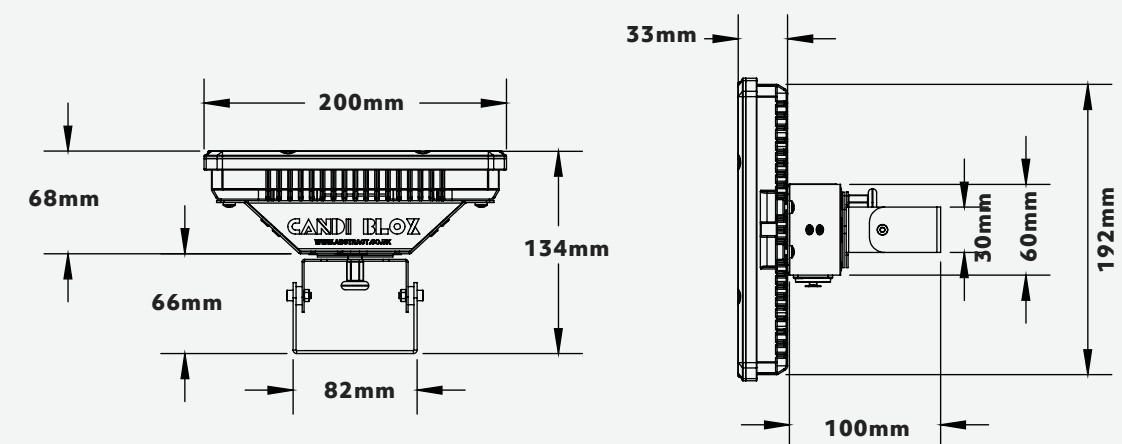

CANDI BLOX

ALL-ROUND LIGHT FROM A BLOX

The Candi Blox provides a compact and elegant 'eye candy' LED lighting system, featuring a central array of LED's surrounded by an edge halo effect. High performance mix-at-source multi-chip LED. Manufactured in a precision engineered housing.

Product Code: CANDIBLOX

Compatible With : XDRIVE 4 LITE, XDRIVE 4 PRO

TECHNICAL SPECIFICATIONS

Voltage **5V**
 LED's **45**
 Wattage **15W (MAX)**
 LED Connection **4 PIN XLR**
 Channels **Pixel Controlled**
 Lumens **326lm**
 LED Type **RGBW**
 IP Rating **IP20**
 Lens Options **10 / 15 / 40 Degree, Opal Diffused**
 Weight **1.5kg**
 Operating Temp Range **-10 to 50C**

DIMENSIONS

MOUNTING OPTIONS

Surface Mount

180 Degree Tilt
 45 Degree Pan

Truss Mount