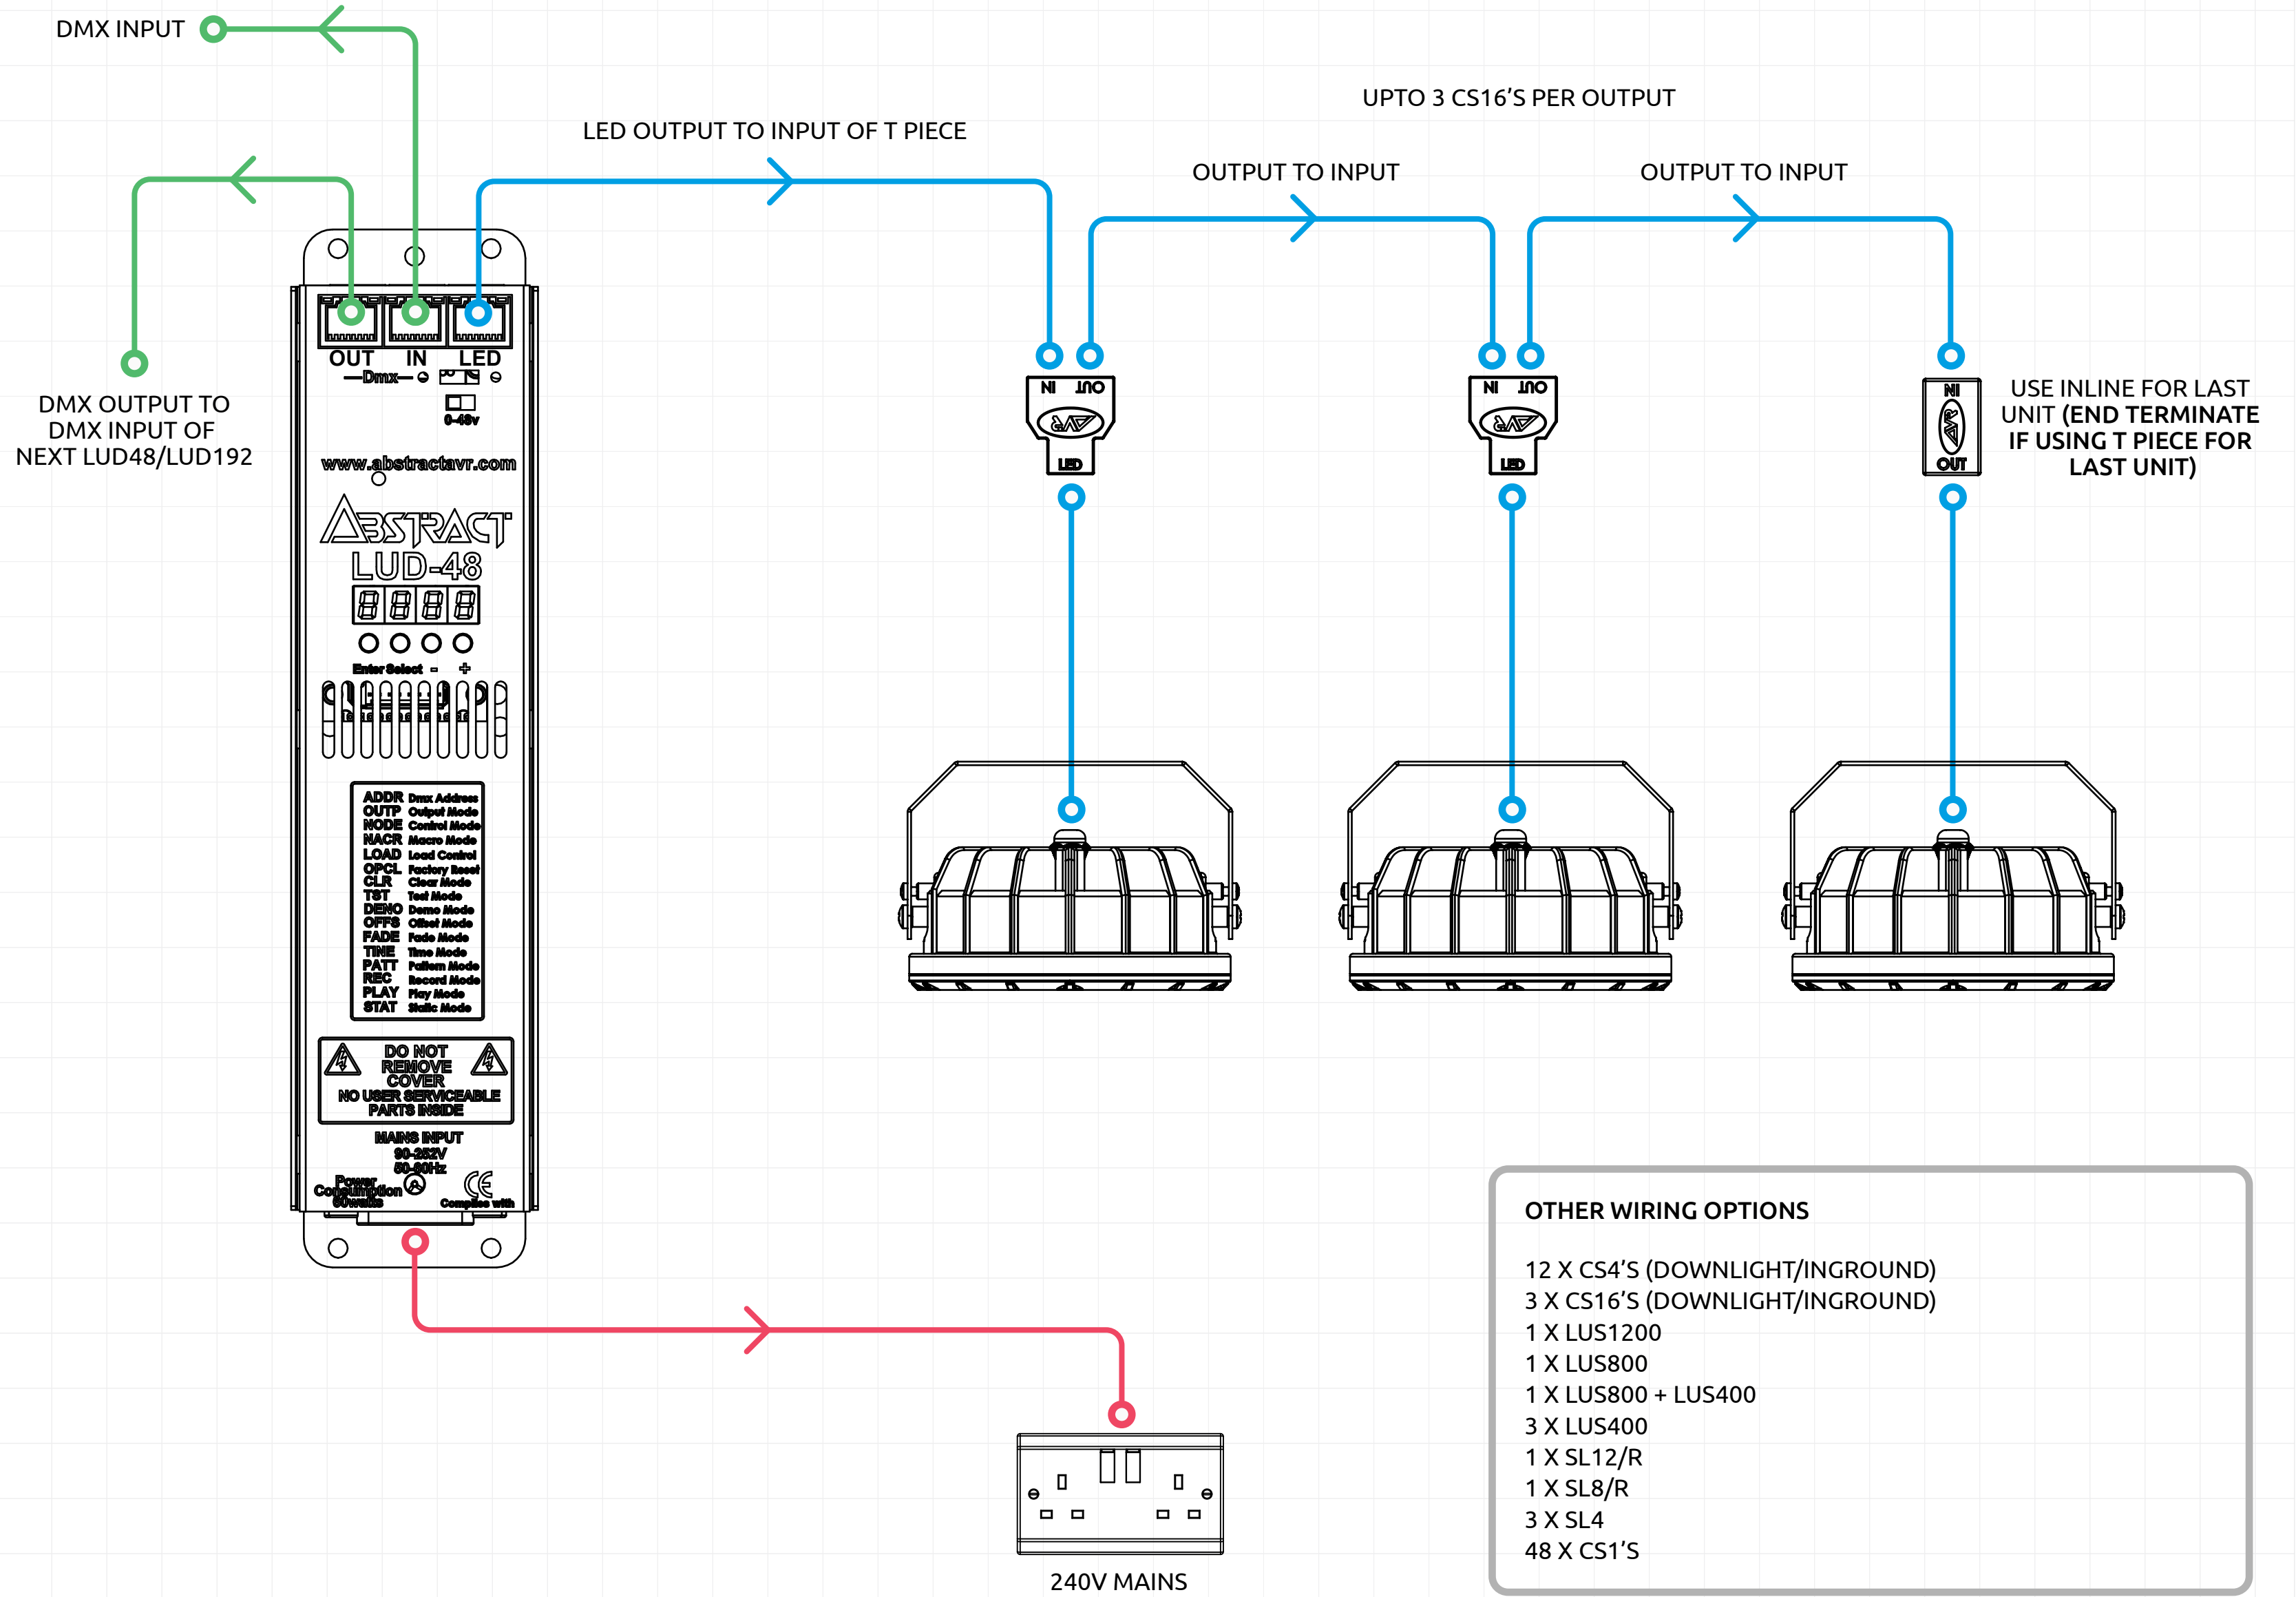

ABSTRACT

Example Schematic COLOUR SOURCE 16

- Mains 3 Core
- CAT5 RJ45 (DMX)
- CAT5 RJ45 (LED)
- WIFI
- N/A
- N/A